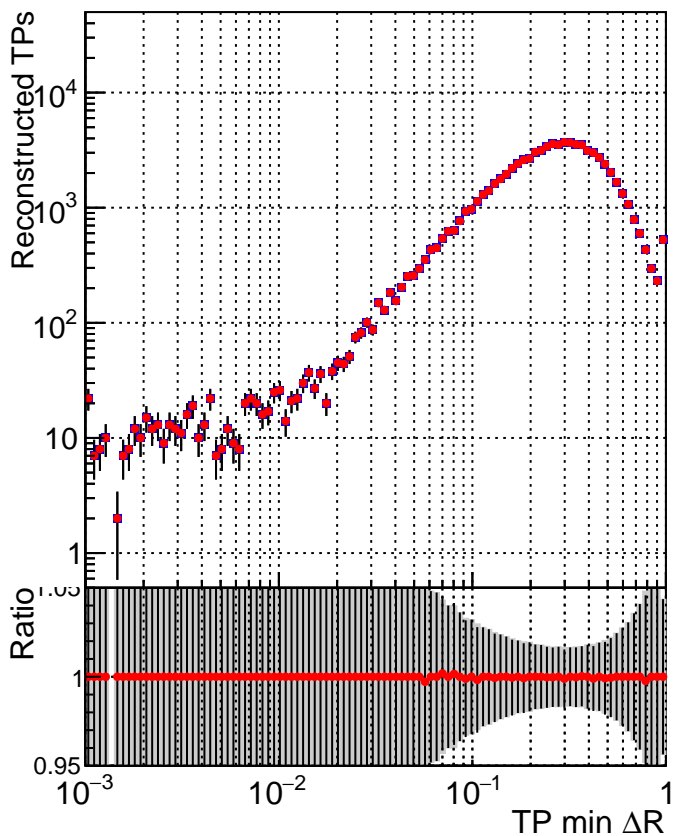

N of simulated tracks vs dR

N of associated tracks (simToReco) vs dR

N of simulated tracks

■ SoftQCD\_default  
■ SoftQCD\_ckfPixelLessStep