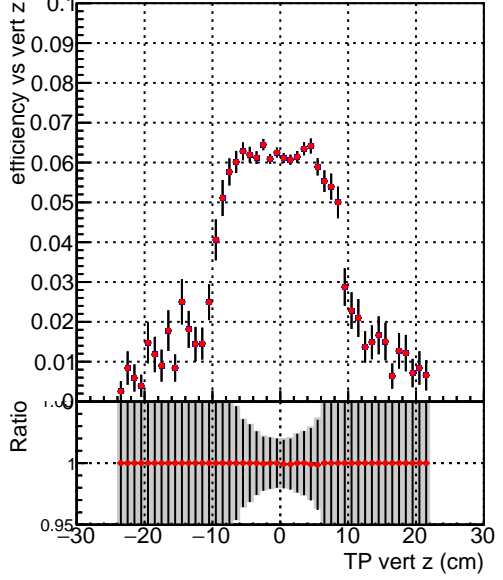

Efficiency vs vertpos

Efficiency vs TP vert z (cm)

SoftQCD_default (blue square)

SoftQCD_ckfPixelLessStep (red circle)

Efficiency vs. sim PV z