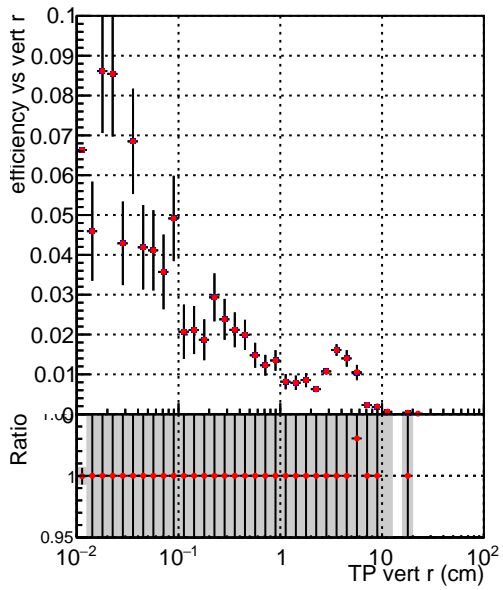

Efficiency vs vertpos

Efficiency vs TP vert z (cm)

SoftQCD_default (blue square)

SoftQCD_ckfPixelLessStep (red circle)

Efficiency vs. sim PV z