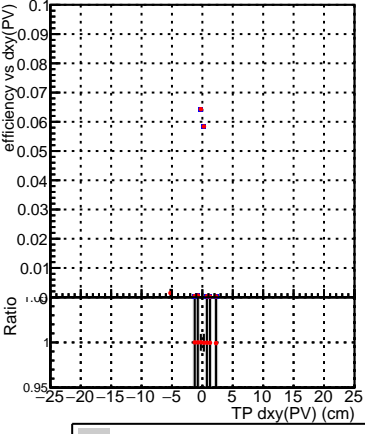

Efficiency vs Dxy(PV)

Efficiency vs Dxy(PV) legend

- SoftQCD_default
- SoftQCD_ckfPixelLessStep

Efficiency vs Dz(PV)

Efficiency vs Dz(PV)