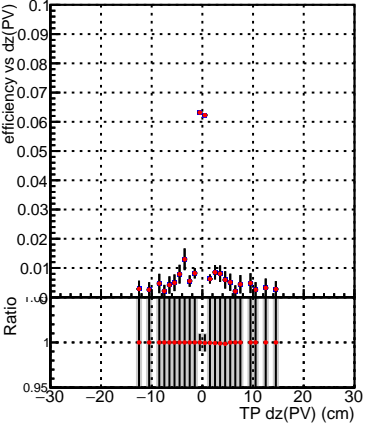

Efficiency vs Dxy(PV)

Efficiency vs Dxy(PV) legend

- SoftQCD_default
- SoftQCD_ckfPixelLessStep

Efficiency vs Dz(PV)

Efficiency vs Dz(PV)