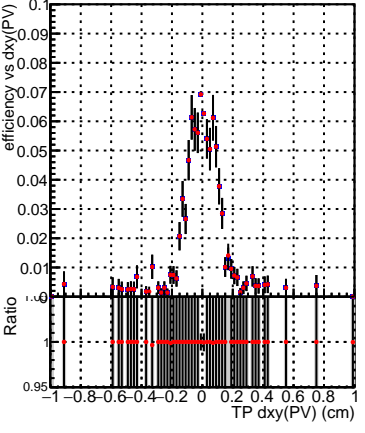

Efficiency vs Dxy(PV)

Efficiency vs Dxy(PV) legend

- SoftQCD_default
- SoftQCD_ckfPixelLessStep

Efficiency vs Dz(PV)

Efficiency vs Dz(PV)