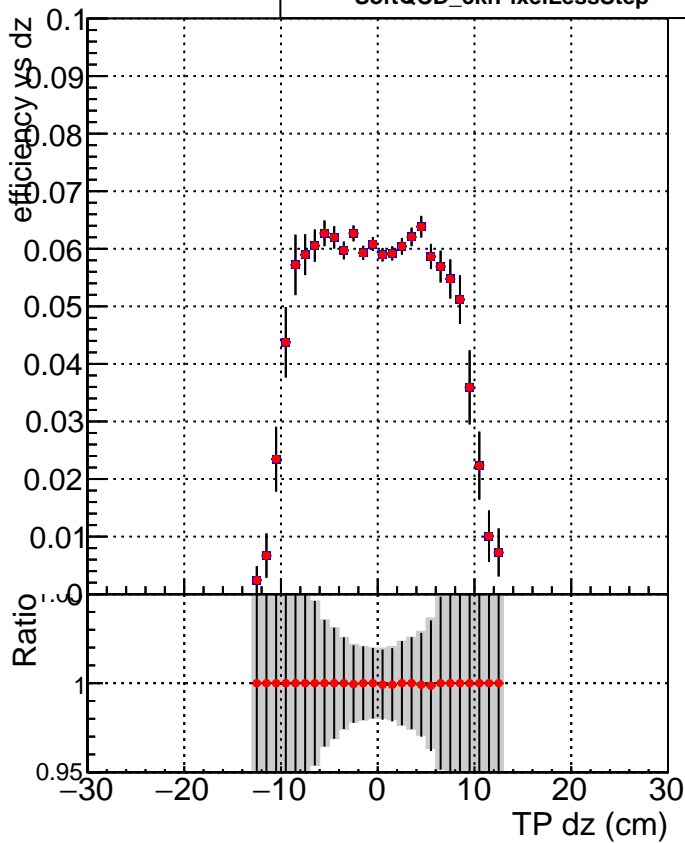

Efficiency vs Dxy

Efficiency vs Dz

—■— SoftQCD_default
—●— SoftQCD_ckfPixelLessStep