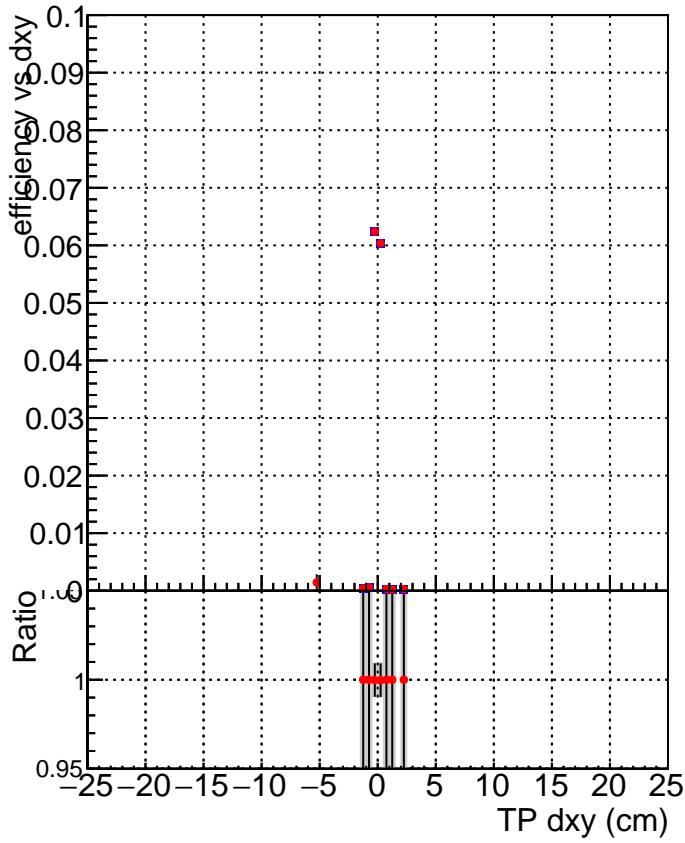

Efficiency vs Dxy

Efficiency vs Dz

—■— SoftQCD_default
—●— SoftQCD_ckfPixelLessStep