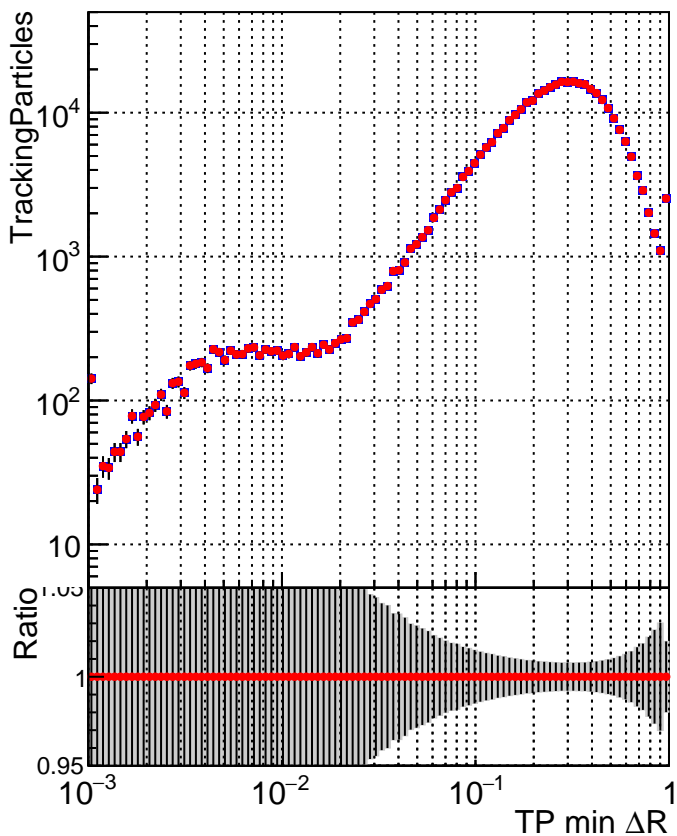

N of simulated tracks vs dR

N of associated tracks (simToReco) vs dR

N of simulated tracks

- SoftQCD\_default
- SoftQCD\_ckfPixelLessStep