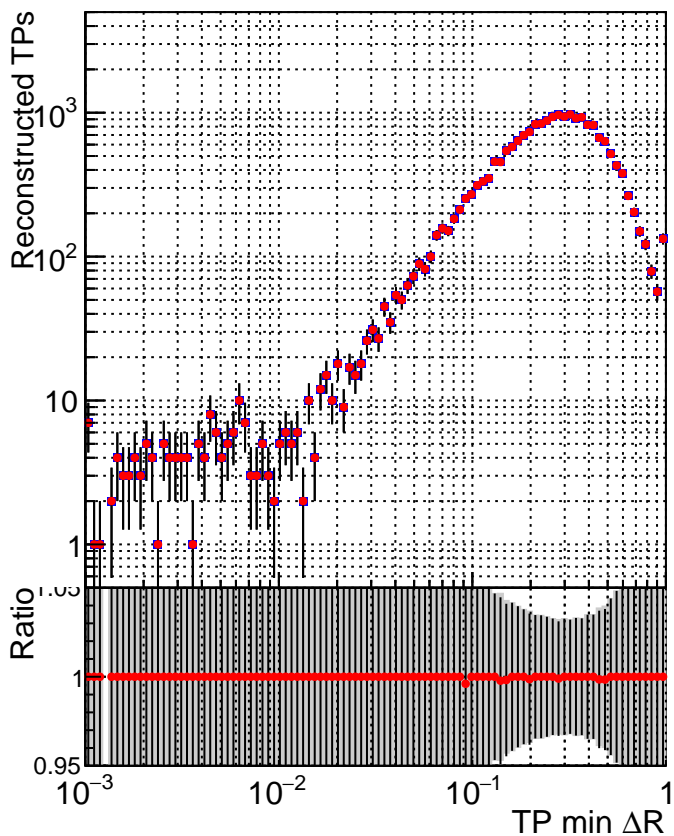

N of simulated tracks vs dR

N of associated tracks (simToReco) vs dR

N of simulated tracks

- SoftQCD\_default
- SoftQCD\_ckfPixelLessStep