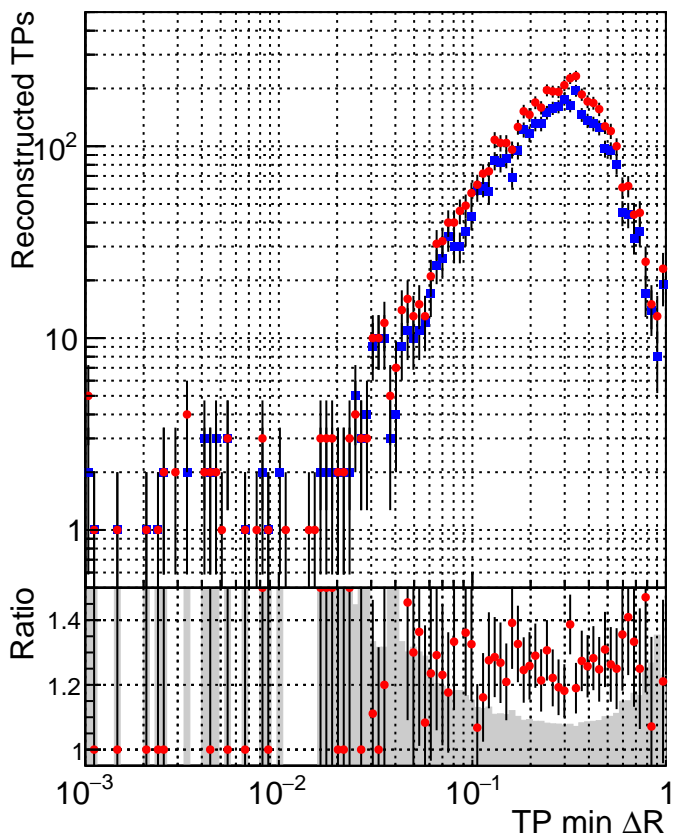

N of simulated tracks vs dR

N of associated tracks (simToReco) vs dR

N of simulated tracks

- SoftQCD\_default
- SoftQCD\_ckfPixelLessStep