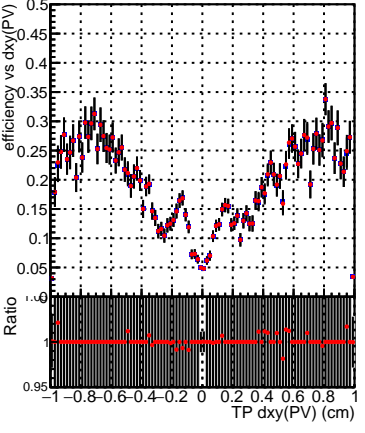

Efficiency vs Dxy(PV)

Efficiency vs Dxy(PV) plot showing efficiency vs dxy(PV) and Ratio vs TP dxy(PV) (cm). Legend: SoftQCD\_default (blue square), SoftQCD\_ckfPixelLessStep (red square).

Efficiency vs Dz(PV)

Efficiency vs Dz(PV)