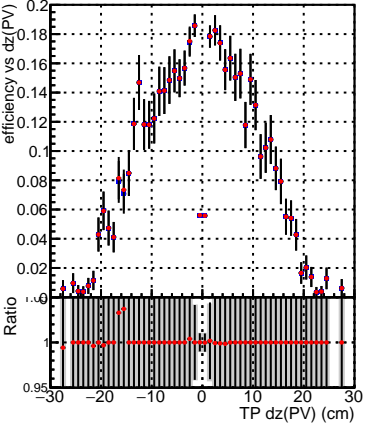

Efficiency vs Dxy(PV)

Efficiency vs Dxy(PV) plot showing efficiency vs dxy(PV) and Ratio vs TP dxy(PV) (cm). Legend: SoftQCD\_default (blue square), SoftQCD\_ckfPixelLessStep (red square).

Efficiency vs Dz(PV)

Efficiency vs Dz(PV)