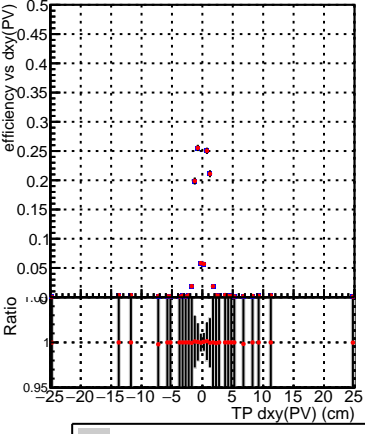

Efficiency vs Dxy(PV)

Efficiency vs Dxy(PV) plot showing efficiency vs dxy(PV) and Ratio vs TP dxy(PV) (cm). Legend: SoftQCD\_default (blue square), SoftQCD\_ckfPixelLessStep (red square).

Efficiency vs Dz(PV)

Efficiency vs Dz(PV)