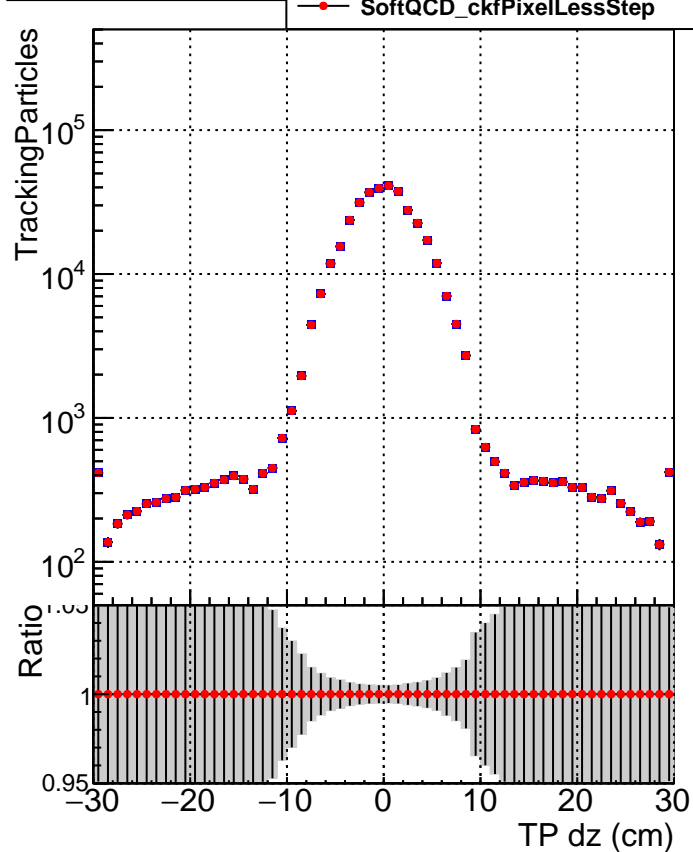

N of simulated tracks vs dxy**N of associated tracks (simToReco) vs dxy****N of simulated track**

- SoftQCD_default
- SoftQCD_ckfPixelLessStep