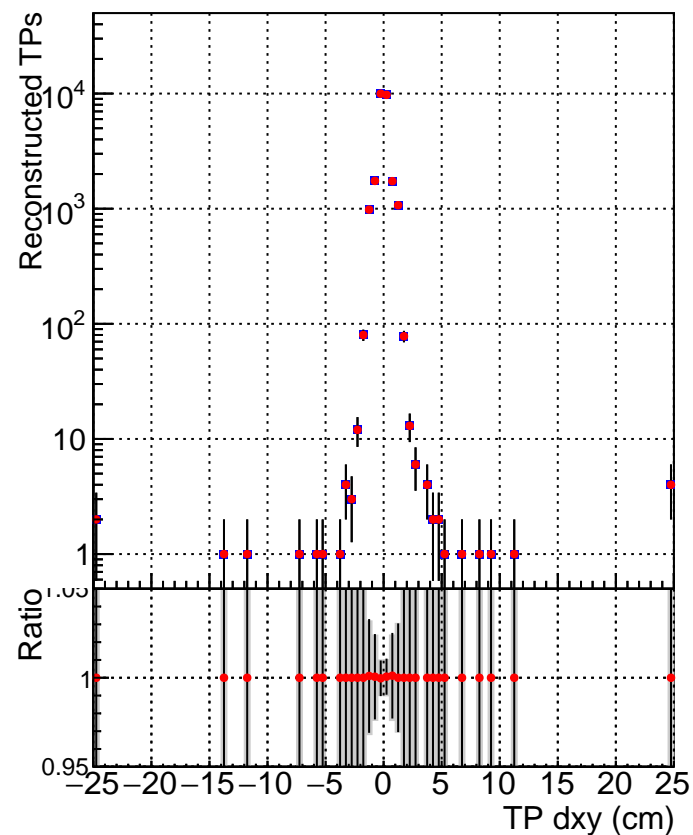

N of simulated tracks vs dxy**N of associated tracks (simToReco) vs dxy****N of simulated track**

- SoftQCD_default
- SoftQCD_ckfPixelLessStep