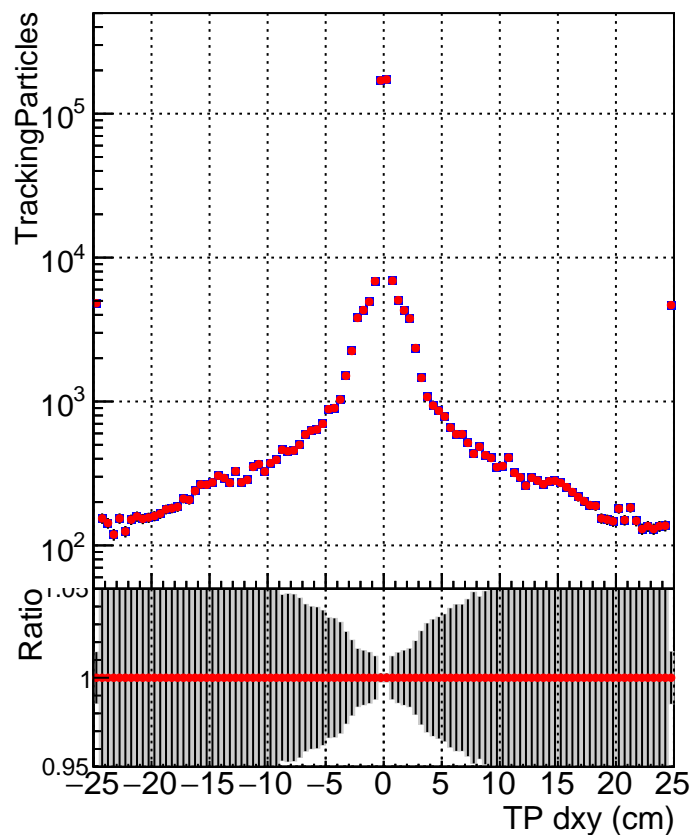

N of simulated tracks vs dxy**N of associated tracks (simToReco) vs dxy****N of simulated track**

- SoftQCD_default
- SoftQCD_ckfPixelLessStep