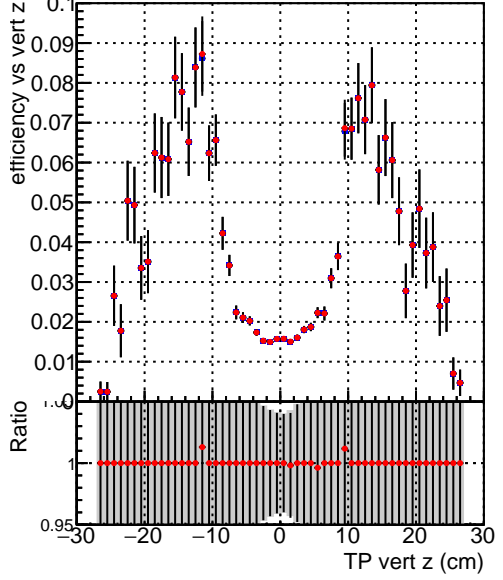

Efficiency vs vertpos

Efficiency vs TP vert z (cm) for SoftQCD\_default (blue squares) and SoftQCD\_ckfPixelLessStep (red circles).

Efficiency vs. sim PV z