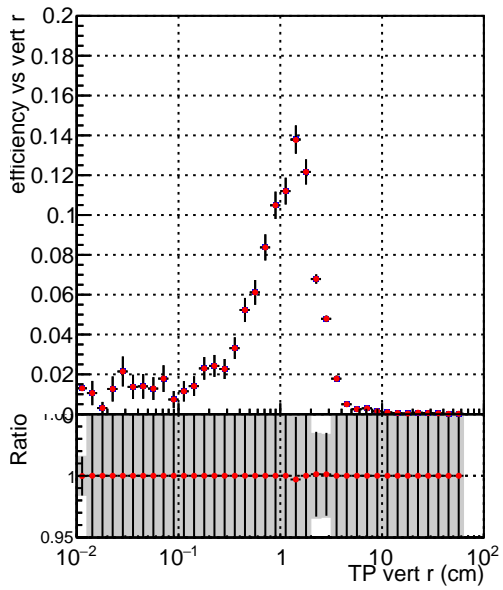

Efficiency vs vertpos

Efficiency vs TP vert z (cm) for SoftQCD\_default (blue squares) and SoftQCD\_ckfPixelLessStep (red circles).

Efficiency vs. sim PV z