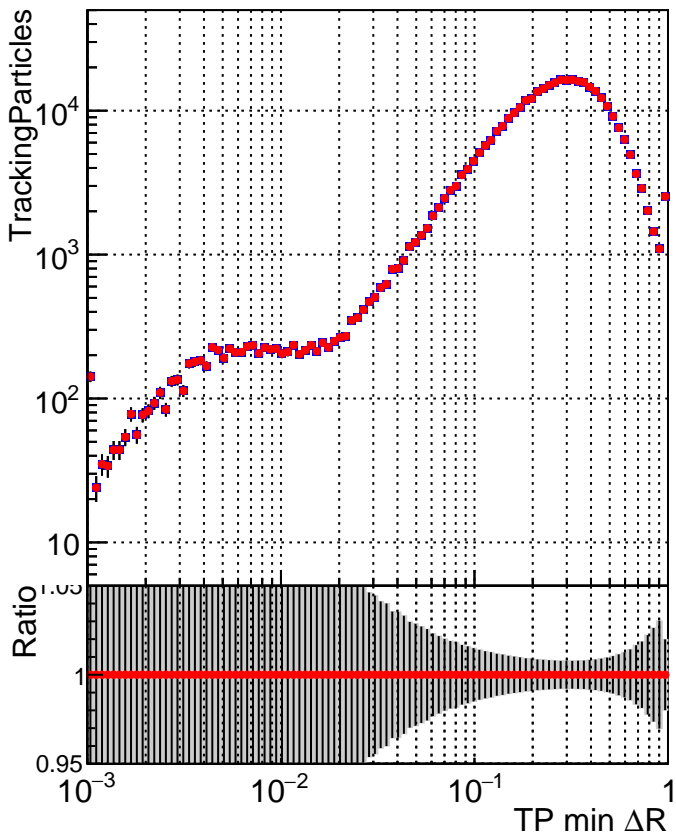

N of simulated tracks vs dR

N of associated tracks (simToReco) vs dR

N of simulated tracks

■ SoftQCD_default
● SoftQCD_ckfPixelLessStep