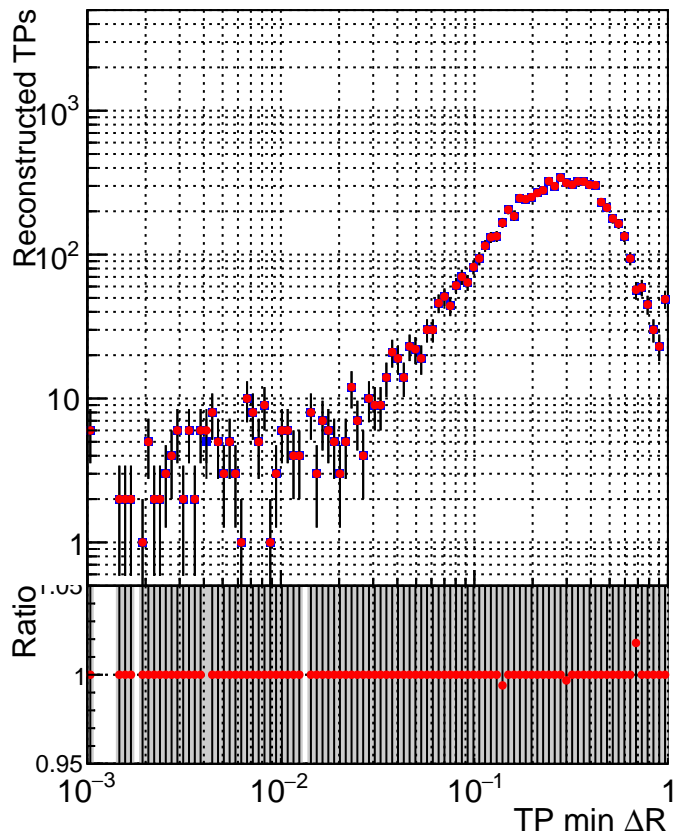

N of simulated tracks vs dR

N of associated tracks (simToReco) vs dR

N of simulated tracks

■ SoftQCD_default
● SoftQCD_ckfPixelLessStep