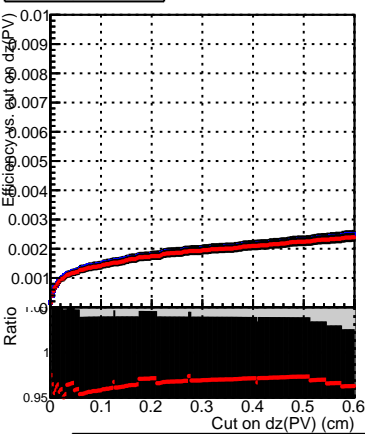

Efficiency vs. dz (PV)

Efficiency (tracking eff factorized out) vs. dz (PV)

Fake rate

Legend for all plots:
- SoftQCD_default (black line with squares)
- SoftQCD_ckfPixelLessStep (red line with circles)