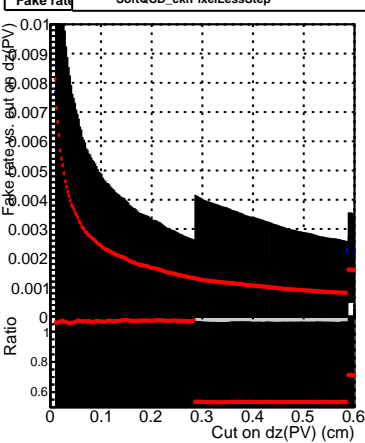

Efficiency vs. dz (PV)

Efficiency (tracking eff factorized out) vs. dz (PV)

Fake rate

Legend for all plots:
- SoftQCD_default (black line with squares)
- SoftQCD_ckfPixelLessStep (red line with circles)