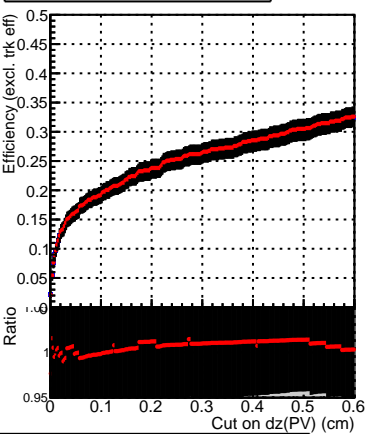

Efficiency vs. dz (PV)

Efficiency (tracking eff factorized out) vs. dz (PV)

Fake rate

Legend for all plots:
- SoftQCD_default (black line with squares)
- SoftQCD_ckfPixelLessStep (red line with circles)