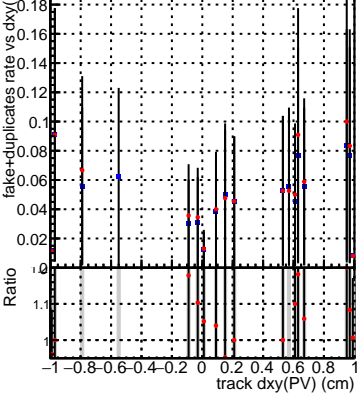

Efficiency vs Dxy(PV)**fake+duplicates vs dxy(PV)**

■ SoftQCD_default
● SoftQCD_ckfPixelLessStep

Efficiency vs Dxy(PV)**fake+duplicates vs dxy(PV)****Efficiency vs Dz(PV)****fake+duplicates vs dz(PV)****Efficiency vs Dz(PV)****fake+duplicates vs dz(PV)**