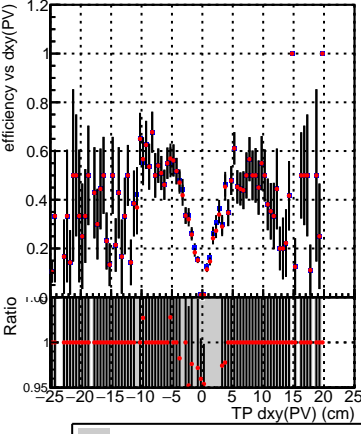

Efficiency vs Dxy(PV)**fake+duplicates vs dxy(PV)**

■ SoftQCD_default
● SoftQCD_ckfPixelLessStep

Efficiency vs Dxy(PV)**fake+duplicates vs dxy(PV)****Efficiency vs Dz(PV)****fake+duplicates vs dz(PV)****Efficiency vs Dz(PV)****fake+duplicates vs dz(PV)**