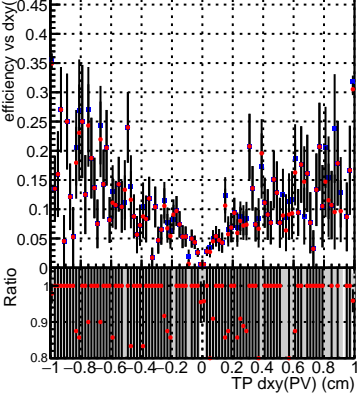

Efficiency vs Dxy(PV)**fake+duplicates vs dxy(PV)**

■ SoftQCD_default
● SoftQCD_ckfPixelLessStep

Efficiency vs Dxy(PV)**fake+duplicates vs dxy(PV)****Efficiency vs Dz(PV)****fake+duplicates vs dz(PV)****Efficiency vs Dz(PV)****fake+duplicates vs dz(PV)**