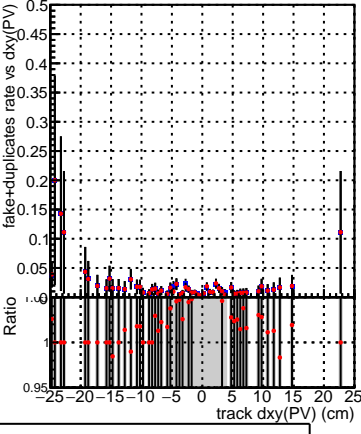

Efficiency vs Dxy(PV)**fake+duplicates vs dxy(PV)**

■ SoftQCD_default
● SoftQCD_ckfPixelLessStep

Efficiency vs Dxy(PV)**fake+duplicates vs dxy(PV)****Efficiency vs Dz(PV)****fake+duplicates vs dz(PV)****Efficiency vs Dz(PV)****fake+duplicates vs dz(PV)**