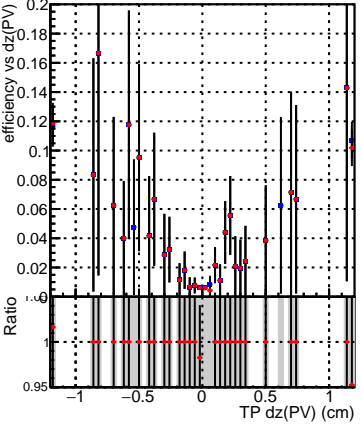

Efficiency vs Dxy(PV)**fake+duplicates vs dxy(PV)**

■ SoftQCD_default
● SoftQCD_ckfPixelLessStep

Efficiency vs Dxy(PV)**fake+duplicates vs dxy(PV)****Efficiency vs Dz(PV)****fake+duplicates vs dz(PV)****Efficiency vs Dz(PV)****fake+duplicates vs dz(PV)**