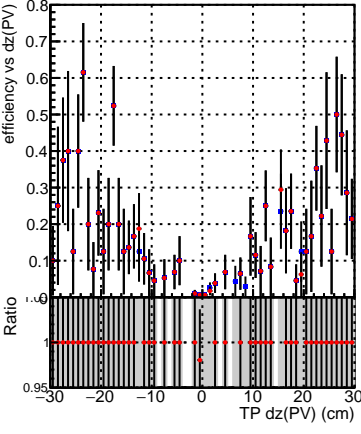

Efficiency vs Dxy(PV)**fake+duplicates vs dxy(PV)**

■ SoftQCD_default
● SoftQCD_ckfPixelLessStep

Efficiency vs Dxy(PV)**fake+duplicates vs dxy(PV)****Efficiency vs Dz(PV)****fake+duplicates vs dz(PV)****Efficiency vs Dz(PV)****fake+duplicates vs dz(PV)**