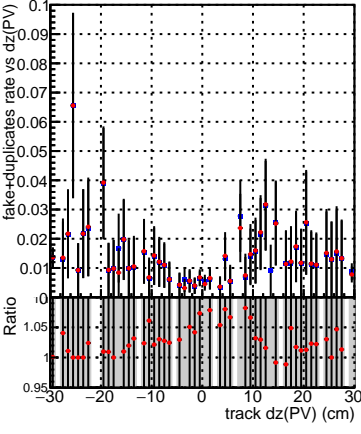

Efficiency vs Dxy(PV)**fake+duplicates vs dxy(PV)**

■ SoftQCD_default
● SoftQCD_ckfPixelLessStep

Efficiency vs Dxy(PV)**fake+duplicates vs dxy(PV)****Efficiency vs Dz(PV)****fake+duplicates vs dz(PV)****Efficiency vs Dz(PV)****fake+duplicates vs dz(PV)**