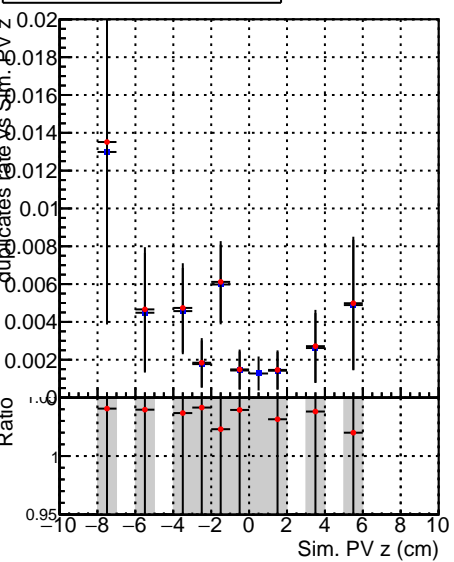

**Fake rate vs vertpos****Duplicates Rate vs vertpos****Pileup rate vs vertpos**
**Fake rate vs v**  
■ SoftQCD\_default  
● SoftQCD\_ckfPixelLessStep
**Fake rate vs. sim PV z****Duplicates Rate vs sim PV z****Pileup rate vs. sim PV z**