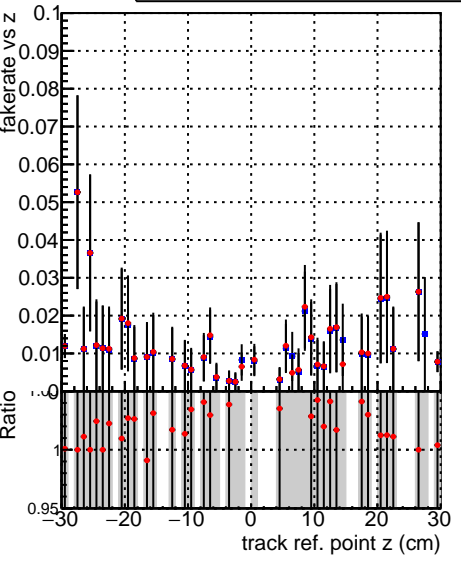

**Fake rate vs vertpos****Duplicates Rate vs vertpos****Pileup rate vs vertpos**
**Fake rate vs v**  
■ SoftQCD\_default  
● SoftQCD\_ckfPixelLessStep
**Fake rate vs. sim PV z****Duplicates Rate vs sim PV z****Pileup rate vs. sim PV z**