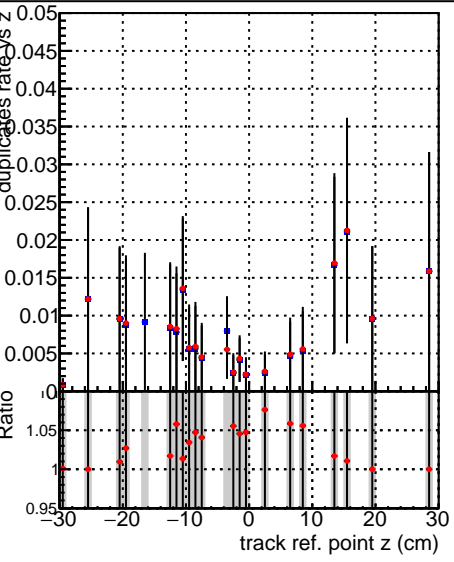

**Fake rate vs vertpos****Duplicates Rate vs vertpos****Pileup rate vs vertpos**
**Fake rate vs v**  
■ SoftQCD\_default  
● SoftQCD\_ckfPixelLessStep
**Fake rate vs. sim PV z****Duplicates Rate vs sim PV z****Pileup rate vs. sim PV z**