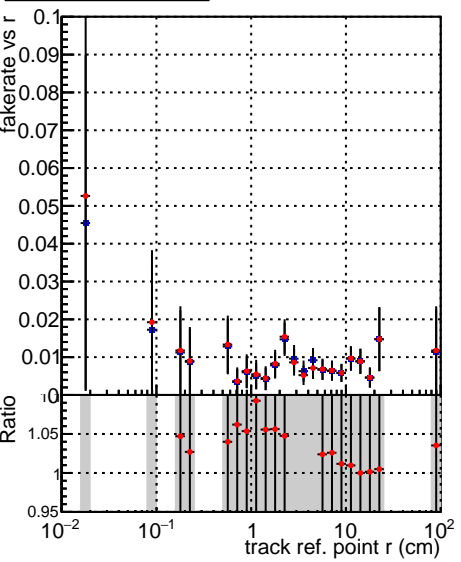

**Fake rate vs vertpos****Duplicates Rate vs vertpos****Pileup rate vs vertpos**
**Fake rate vs v**  
■ SoftQCD\_default  
● SoftQCD\_ckfPixelLessStep
**Fake rate vs. sim PV z****Duplicates Rate vs sim PV z****Pileup rate vs. sim PV z**