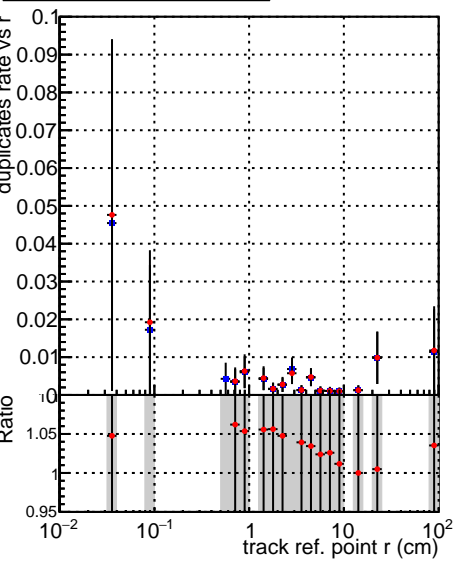

**Fake rate vs vertpos****Duplicates Rate vs vertpos****Pileup rate vs vertpos**
**Fake rate vs v**  
■ SoftQCD\_default  
● SoftQCD\_ckfPixelLessStep
**Fake rate vs. sim PV z****Duplicates Rate vs sim PV z****Pileup rate vs. sim PV z**