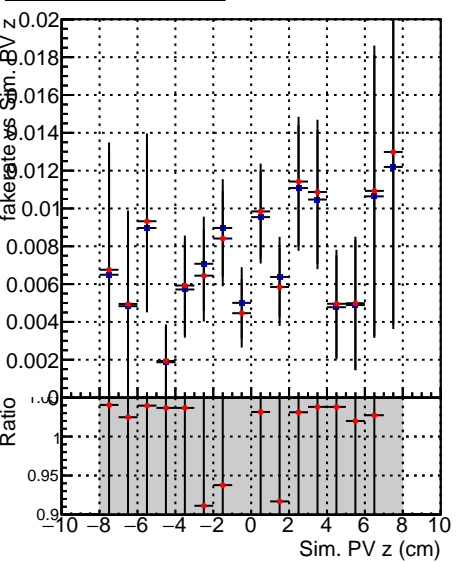

**Fake rate vs vertpos****Duplicates Rate vs vertpos****Pileup rate vs vertpos**
**Fake rate vs v**  
■ SoftQCD\_default  
● SoftQCD\_ckfPixelLessStep
**Fake rate vs. sim PV z****Duplicates Rate vs sim PV z****Pileup rate vs. sim PV z**