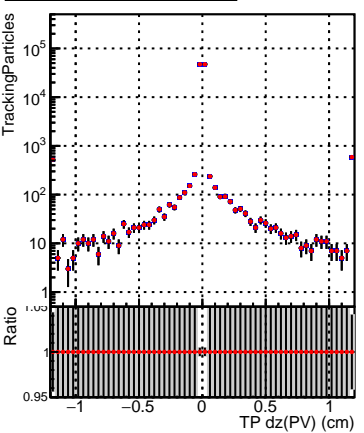

N of simulated tracks vs dxy(PV)

N of associated tracks (simToReco) vs dxy(PV)

N of sim

N of associated tracks (simToReco) vs dz(PV)

N of simulated tracks vs dz(PV)

N of associated tracks (simToReco) vs dz(PV)

N of simulated tracks vs dz(PV)

N of associated tracks (simToReco) vs dz(PV)

■ SoftQCD_default
■ SoftQCD_ckfPixelLessStep