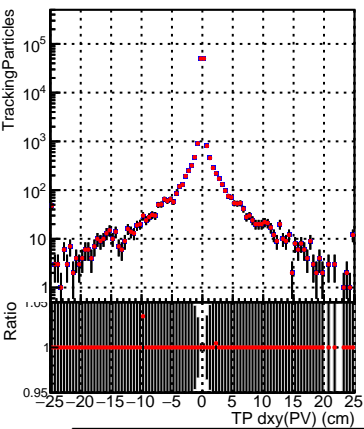

N of simulated tracks vs dxy(PV)

N of associated tracks (simToReco) vs dxy(PV)

N of sim

N of associated tracks (simToReco) vs dz(PV)

N of simulated tracks vs dz(PV)

N of associated tracks (simToReco) vs dz(PV)

N of simulated tracks vs dz(PV)

N of associated tracks (simToReco) vs dz(PV)

■ SoftQCD_default
■ SoftQCD_ckfPixelLessStep