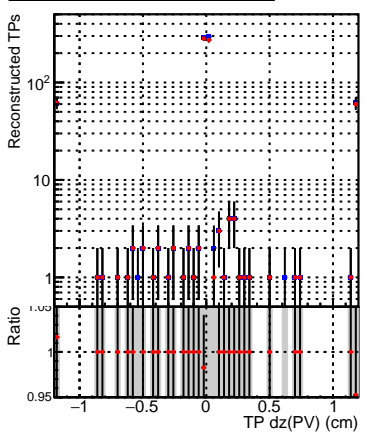

N of simulated tracks vs dxy(PV)

N of associated tracks (simToReco) vs dxy(PV)

N of sim

N of associated tracks (simToReco) vs dz(PV)

N of simulated tracks vs dz(PV)

N of associated tracks (simToReco) vs dz(PV)

N of simulated tracks vs dz(PV)

N of associated tracks (simToReco) vs dz(PV)

■ SoftQCD_default
■ SoftQCD_ckfPixelLessStep