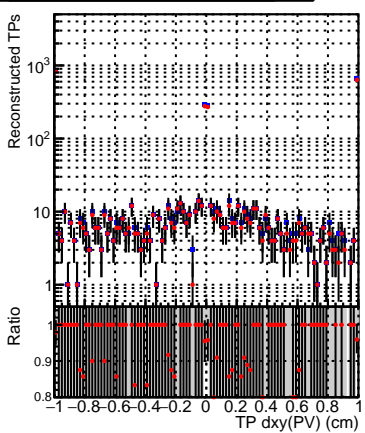

N of simulated tracks vs dxy(PV)

N of associated tracks (simToReco) vs dxy(PV)

N of sim

N of associated tracks (simToReco) vs dz(PV)

N of simulated tracks vs dz(PV)

N of associated tracks (simToReco) vs dz(PV)

N of simulated tracks vs dz(PV)

N of associated tracks (simToReco) vs dz(PV)

■ SoftQCD_default
■ SoftQCD_ckfPixelLessStep