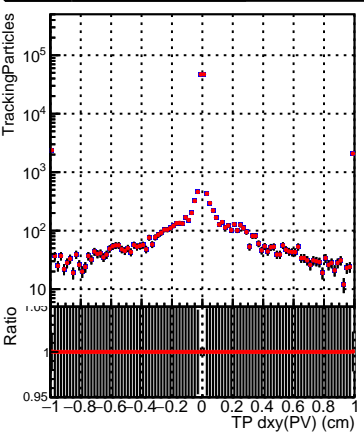

N of simulated tracks vs dxy(PV)

N of associated tracks (simToReco) vs dxy(PV)

N of sim

N of associated tracks (simToReco) vs dz(PV)

N of simulated tracks vs dz(PV)

N of associated tracks (simToReco) vs dz(PV)

N of simulated tracks vs dz(PV)

N of associated tracks (simToReco) vs dz(PV)

■ SoftQCD_default
■ SoftQCD_ckfPixelLessStep