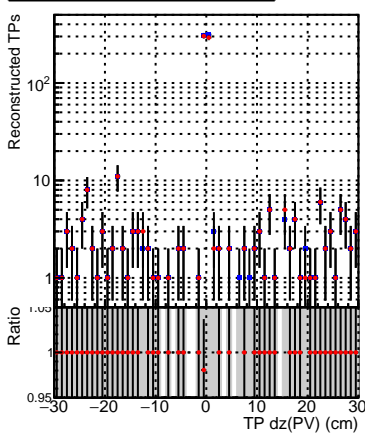

N of simulated tracks vs dxy(PV)

N of associated tracks (simToReco) vs dxy(PV)

N of sim

N of associated tracks (simToReco) vs dz(PV)

N of simulated tracks vs dz(PV)

N of associated tracks (simToReco) vs dz(PV)

N of simulated tracks vs dz(PV)

N of associated tracks (simToReco) vs dz(PV)

■ SoftQCD_default
■ SoftQCD_ckfPixelLessStep