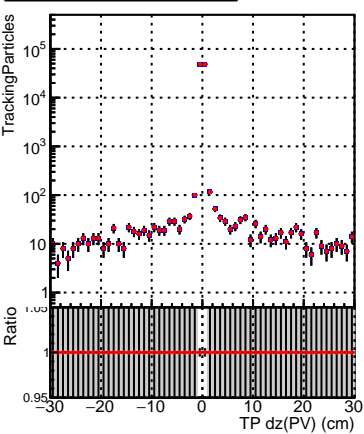

N of simulated tracks vs dxy(PV)

N of associated tracks (simToReco) vs dxy(PV)

N of sim

N of associated tracks (simToReco) vs dz(PV)

N of simulated tracks vs dz(PV)

N of associated tracks (simToReco) vs dz(PV)

N of simulated tracks vs dz(PV)

N of associated tracks (simToReco) vs dz(PV)

■ SoftQCD_default
■ SoftQCD_ckfPixelLessStep