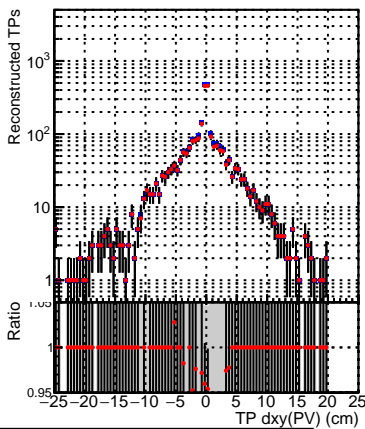

N of simulated tracks vs dxy(PV)

N of associated tracks (simToReco) vs dxy(PV)

N of sim

N of associated tracks (simToReco) vs dz(PV)

N of simulated tracks vs dz(PV)

N of associated tracks (simToReco) vs dz(PV)

N of simulated tracks vs dz(PV)

N of associated tracks (simToReco) vs dz(PV)

■ SoftQCD_default
■ SoftQCD_ckfPixelLessStep