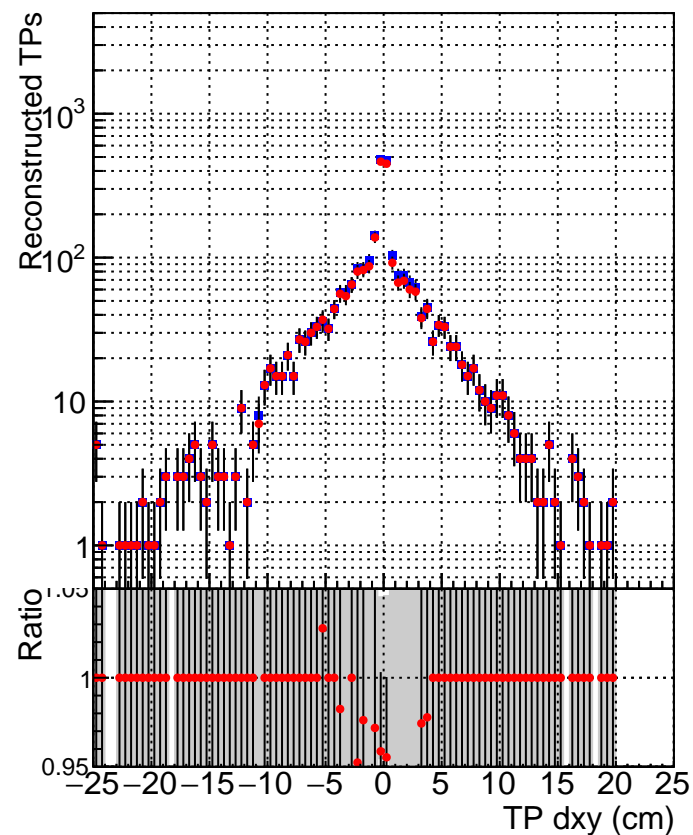

N of simulated tracks vs dxy**N of associated tracks (simToReco) vs dxy****N of simulated track**

- SoftQCD_default
- SoftQCD_ckfPixelLessStep