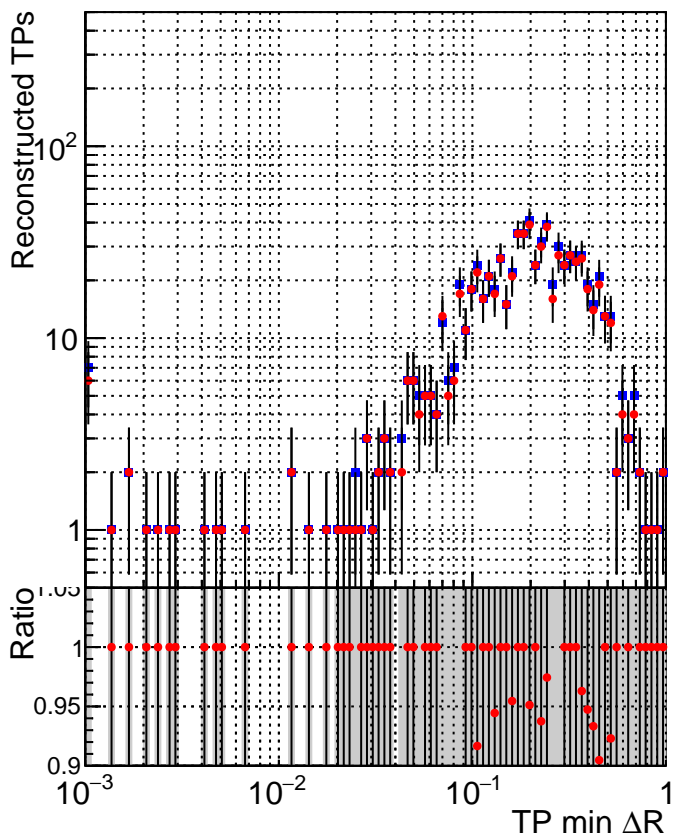

N of simulated tracks vs dR

N of associated tracks (simToReco) vs dR

N of simulated trac

- SoftQCD_default
- SoftQCD_ckfPixelLessStep