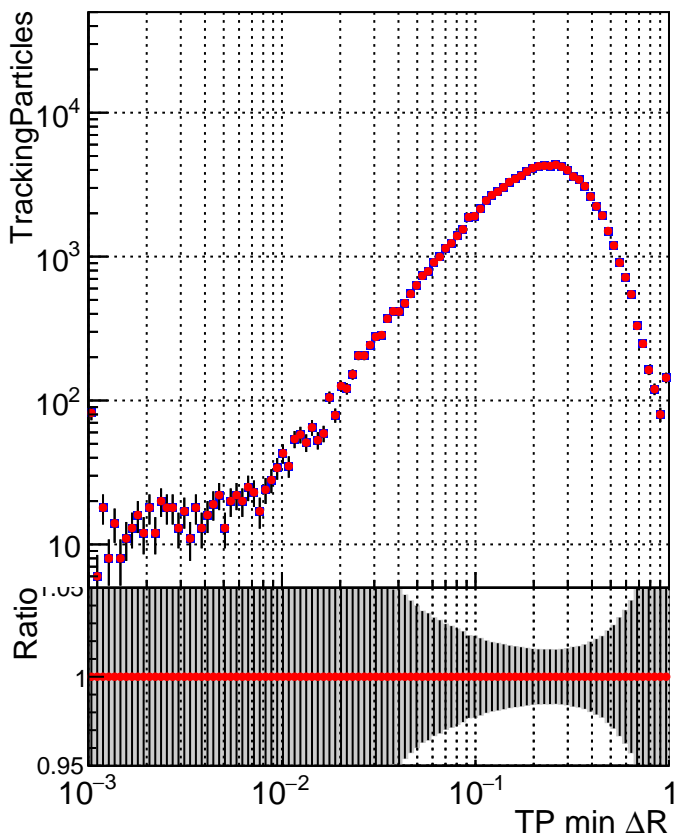

N of simulated tracks vs dR

N of associated tracks (simToReco) vs dR

N of simulated trac

- SoftQCD_default
- SoftQCD_ckfPixelLessStep