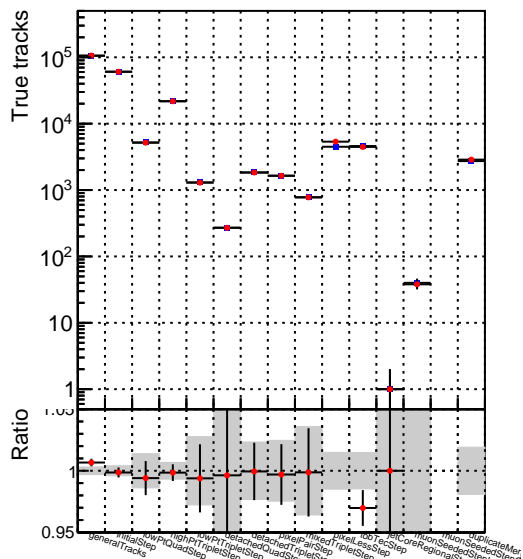

Number of tracks vs collection

Number of true tracks vs collection

■ SoftQCD_default
● SoftQCD_ckfPixelLessStep

Number

Number of pileup tracks vs collection