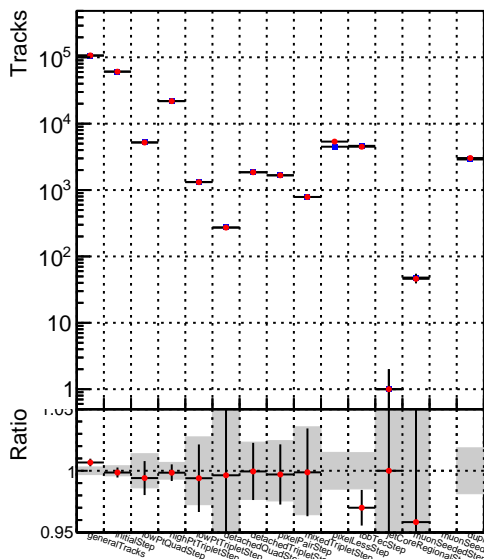

Number of tracks vs collection

Number of true tracks vs collection

■ SoftQCD_default
● SoftQCD_ckfPixelLessStep

Number

Number of pileup tracks vs collection