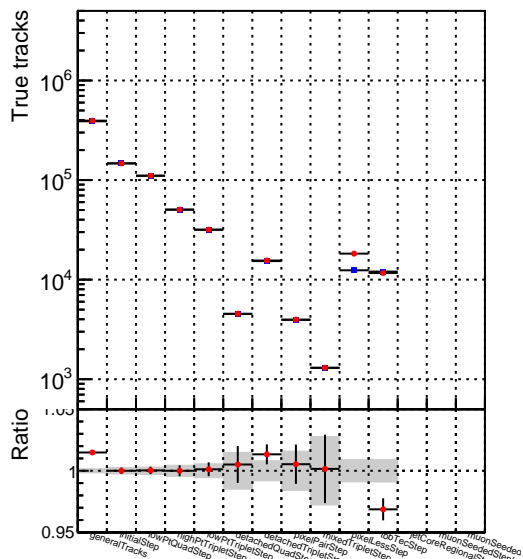

Number of tracks vs collection

Number of true tracks vs collection

■ SoftQCD_default
■ SoftQCD_ckfPixelLessStep

Number of pileup tracks vs collection