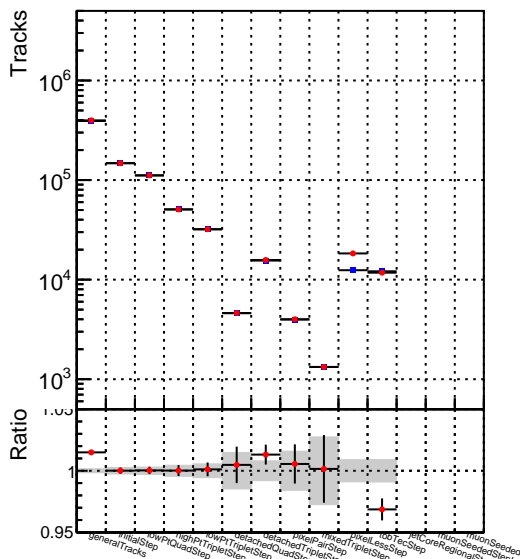

Number of tracks vs collection

Number of true tracks vs collection

■ SoftQCD_default
■ SoftQCD_ckfPixelLessStep

Number of pileup tracks vs collection