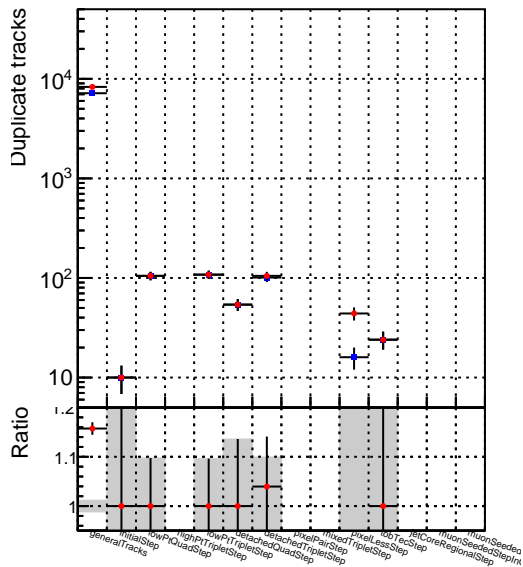

Number of tracks vs collection

Number of true tracks vs collection

■ SoftQCD_default
■ SoftQCD_ckfPixelLessStep

Number of pileup tracks vs collection