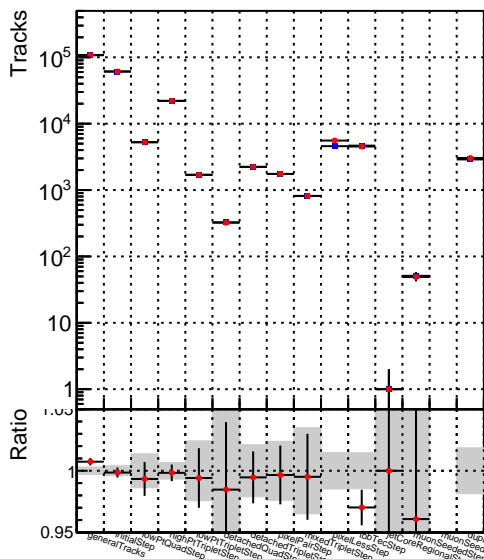

Number of tracks vs collection

Number of true tracks vs collection

■ SoftQCD_default
● SoftQCD_ckfPixelLessStep

Number

Number of pileup tracks vs collection