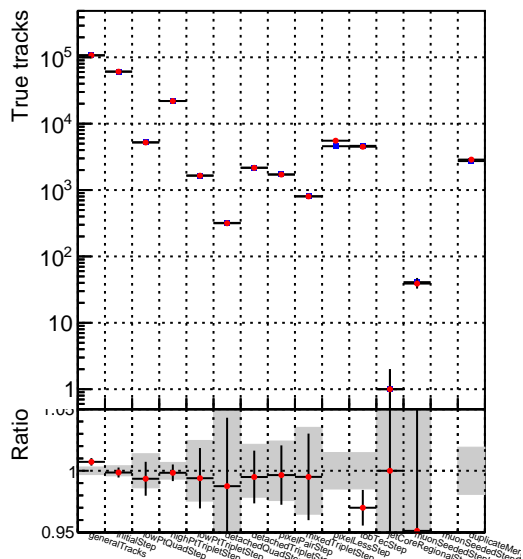

Number of tracks vs collection

Number of true tracks vs collection

■ SoftQCD_default
● SoftQCD_ckfPixelLessStep

Number

Number of pileup tracks vs collection