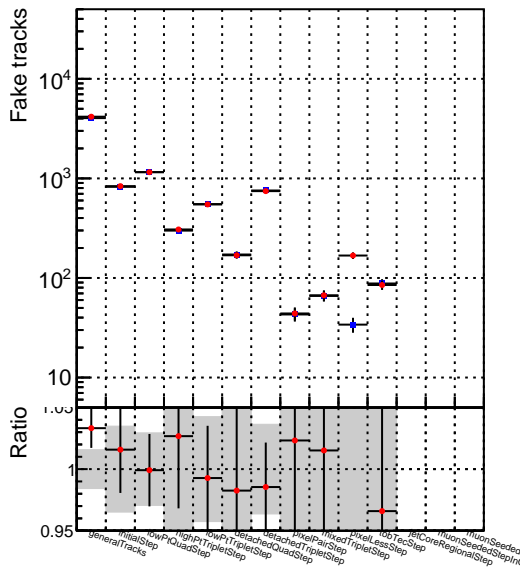

Number of tracks vs collection

Number of true tracks vs collection

■ SoftQCD_default
● SoftQCD_ckfPixelLessStep

Number

Number of pileup tracks vs collection