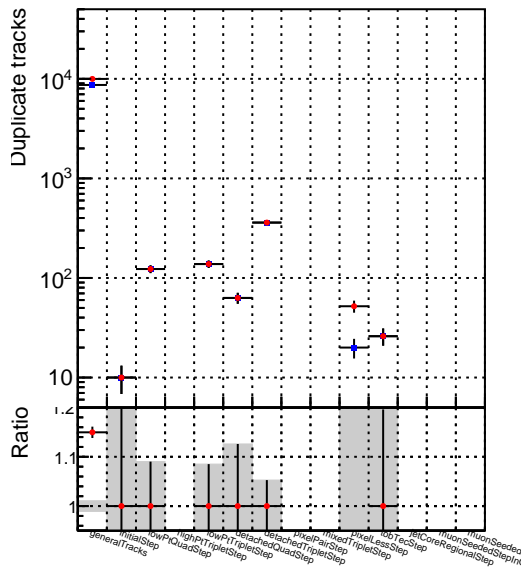

Number of tracks vs collection

Number of true tracks vs collection

■ SoftQCD_default
● SoftQCD_ckfPixelLessStep

Number

Number of pileup tracks vs collection