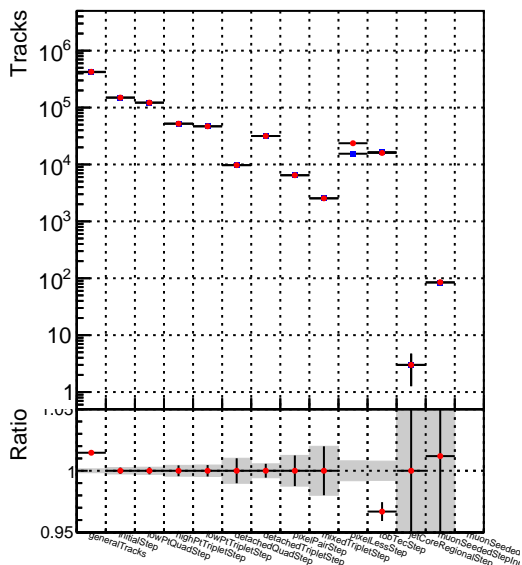

Number of tracks vs collection

Number of true tracks vs collection

■ SoftQCD_default
● SoftQCD_ckptPixelLessStep

Number

Number of pileup tracks vs collection