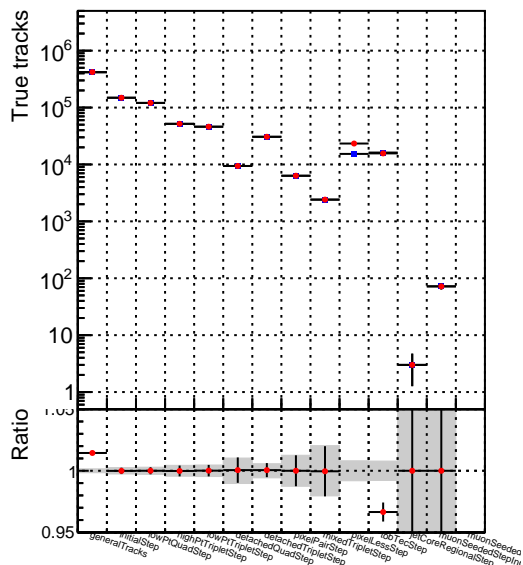

Number of tracks vs collection

Number of true tracks vs collection

■ SoftQCD_default
● SoftQCD_ckptPixelLessStep

Number

Number of pileup tracks vs collection