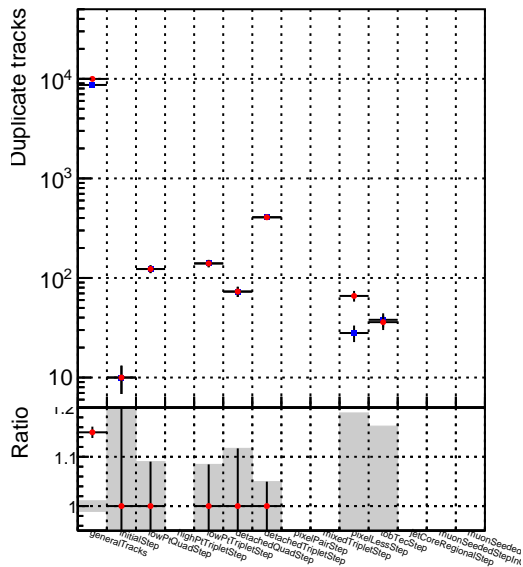

Number of tracks vs collection

Number of true tracks vs collection

■ SoftQCD_default
● SoftQCD_ckptPixelLessStep

Number

Number of pileup tracks vs collection