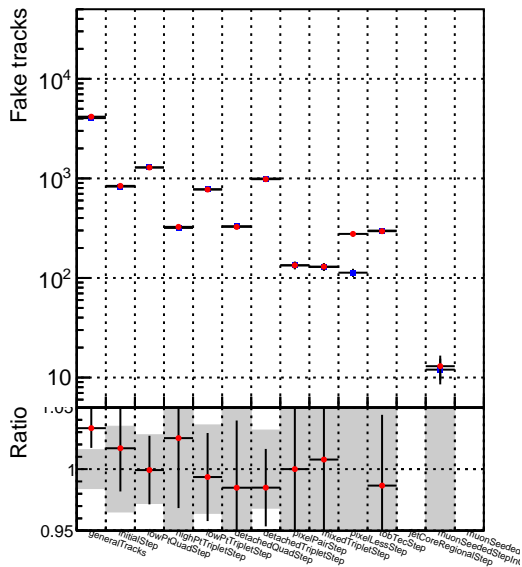

Number of tracks vs collection

Number of true tracks vs collection

■ SoftQCD_default
● SoftQCD_ckptPixelLessStep

Number

Number of pileup tracks vs collection