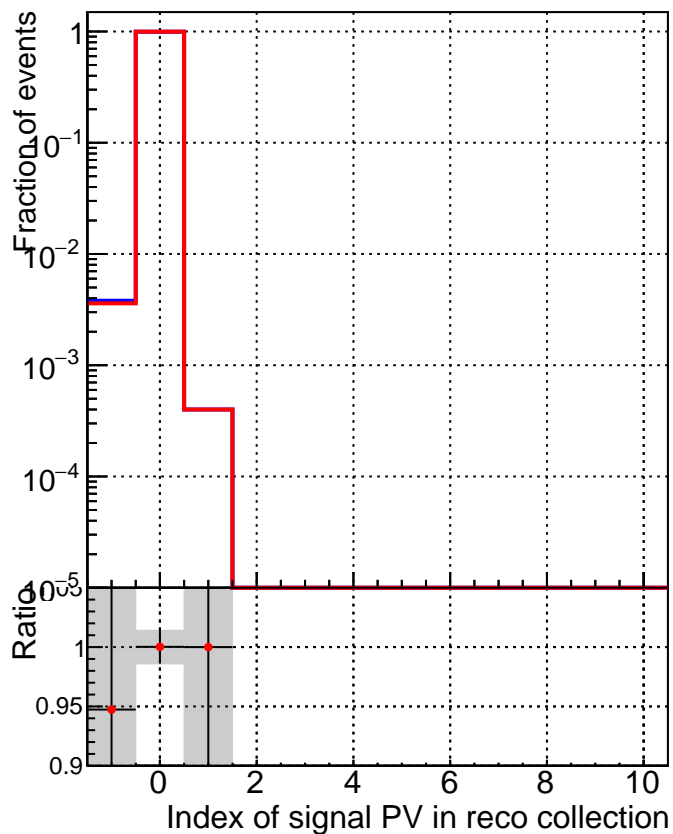

TruePVLocationIndexInRecoVertexCollectionCumulative

TruePVLocationIndexInRecoVertexCollection

—■ SoftQCD_default
—● SoftQCD_ckfPixelLessStep