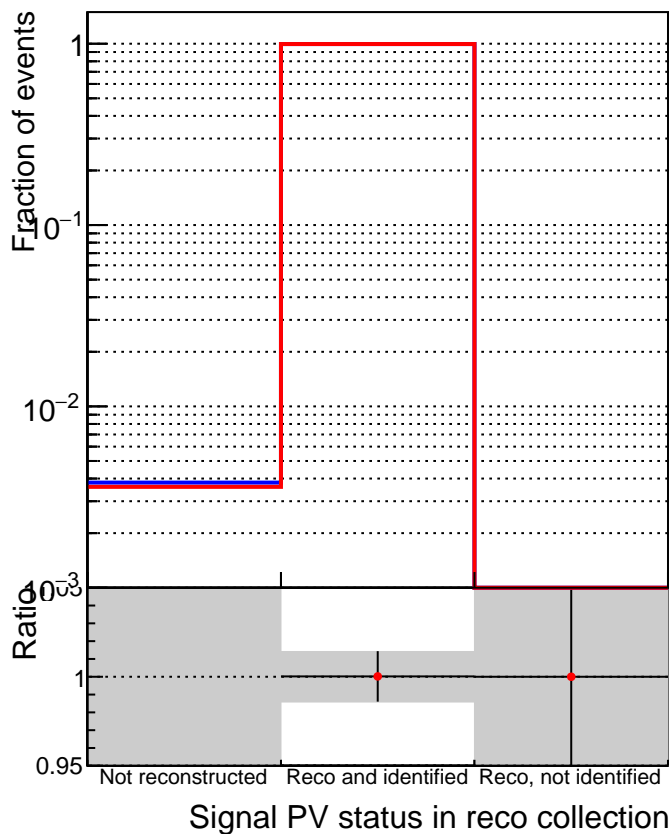

TruePVLocationIndexInRecoVertexCollectionCumulative

TruePVLocationIndexInRecoVertexCollection

—■ SoftQCD_default
—● SoftQCD_ckfPixelLessStep