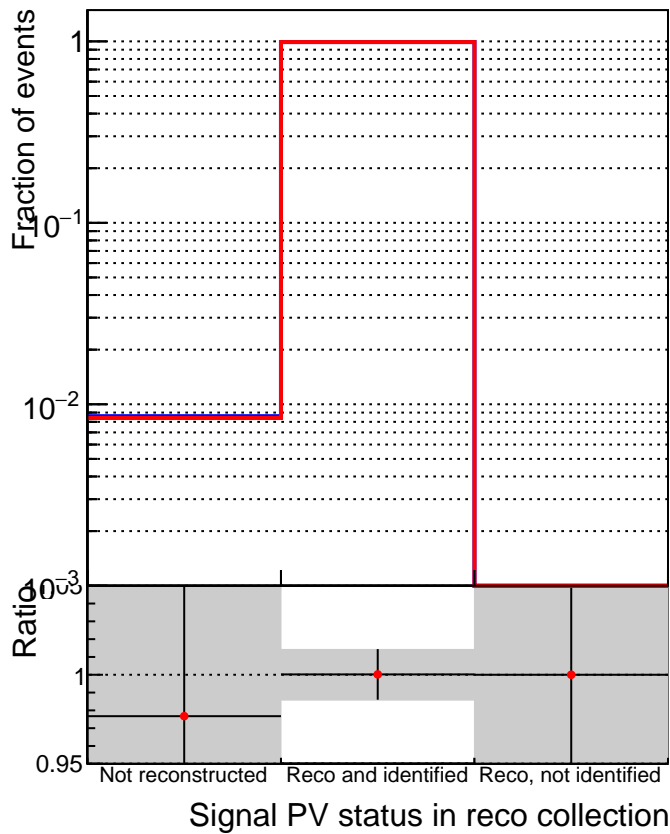

TruePVLocationIndexInRecoVertexCollectionCumulative

TruePVLocationIndexInRecoVertexCollection

■ SoftQCD_default
● SoftQCD_ckfPixelLessStep