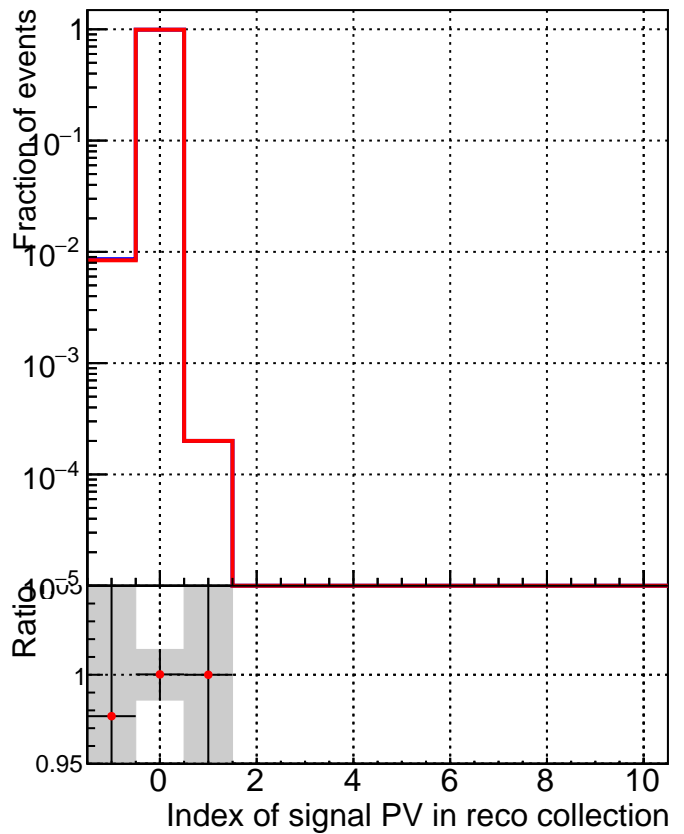

TruePVLocationIndexInRecoVertexCollectionCumulative

TruePVLocationIndexInRecoVertexCollection

■ SoftQCD_default
● SoftQCD_ckfPixelLessStep