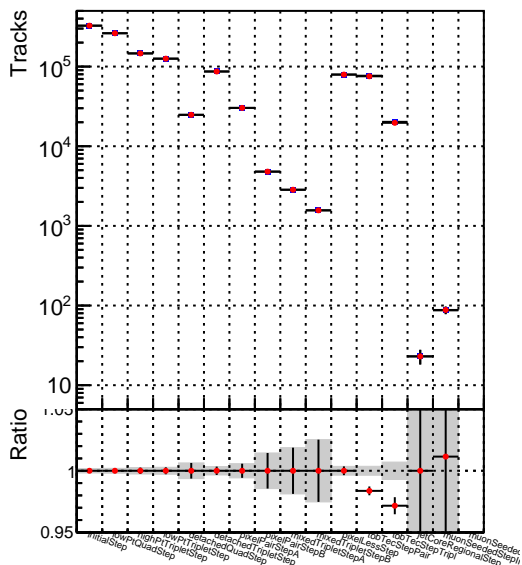

Number of tracks vs collection

Number of true tracks vs collection

■ SoftQCD_default
● SoftQCD_ckfPixelLessStep

Number of pileup tracks vs collection