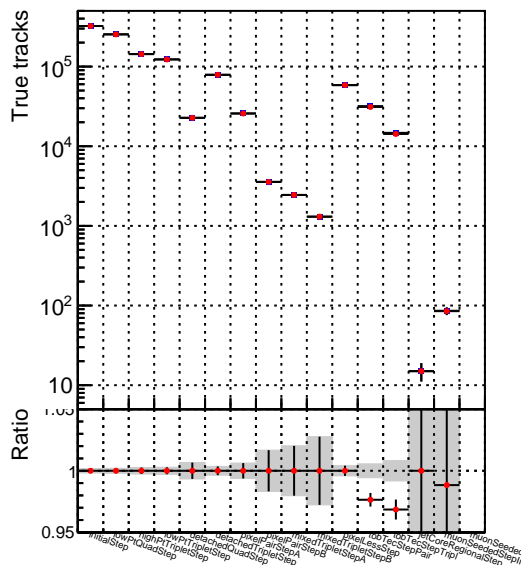

Number of tracks vs collection

Number of true tracks vs collection

■ SoftQCD_default
● SoftQCD_ckfPixelLessStep

Number of pileup tracks vs collection