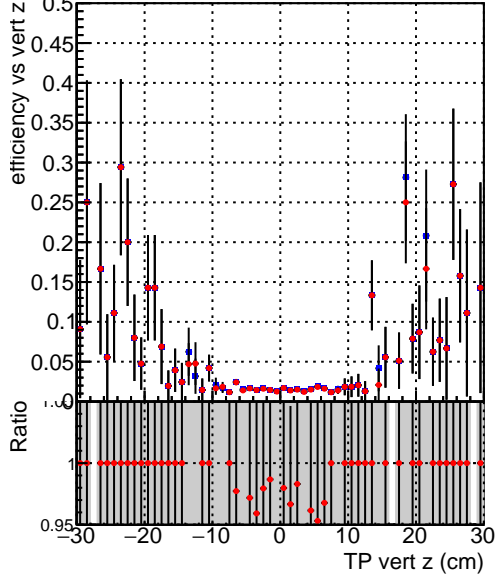

Efficiency vs vertos**fake+duplicates vs vert r**
Efficiency vs TP vert z
 — SoftQCD_default (blue squares)
 — SoftQCD_ckfPixelLessStep (red circles)
**Efficiency vs. sim PV z****fake+duplicates vs Sim. PV z**