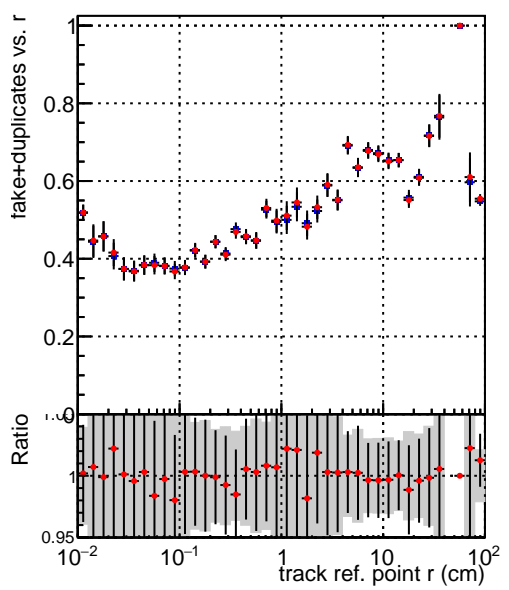

Efficiency vs vertos**fake+duplicates vs vert r**
Efficiency vs TP vert z
 — SoftQCD_default (blue squares)
 — SoftQCD_ckfPixelLessStep (red circles)
**Efficiency vs. sim PV z****fake+duplicates vs Sim. PV z**