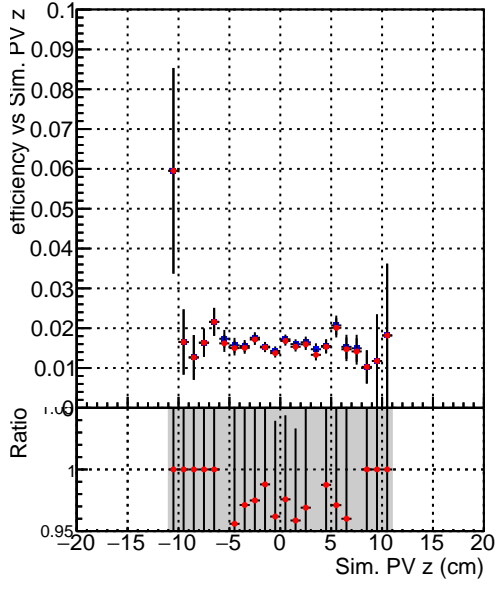

Efficiency vs vertos**fake+duplicates vs vert r**
Efficiency vs TP vert z
 — SoftQCD_default (blue squares)
 — SoftQCD_ckfPixelLessStep (red circles)
**Efficiency vs. sim PV z****fake+duplicates vs Sim. PV z**