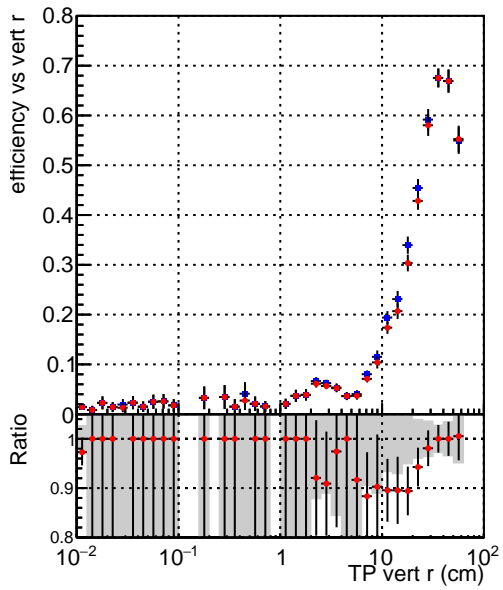

Efficiency vs vertos**fake+duplicates vs vert r**
Efficiency vs TP vert z
 — SoftQCD_default (blue squares)
 — SoftQCD_ckfPixelLessStep (red circles)
**Efficiency vs. sim PV z****fake+duplicates vs Sim. PV z**