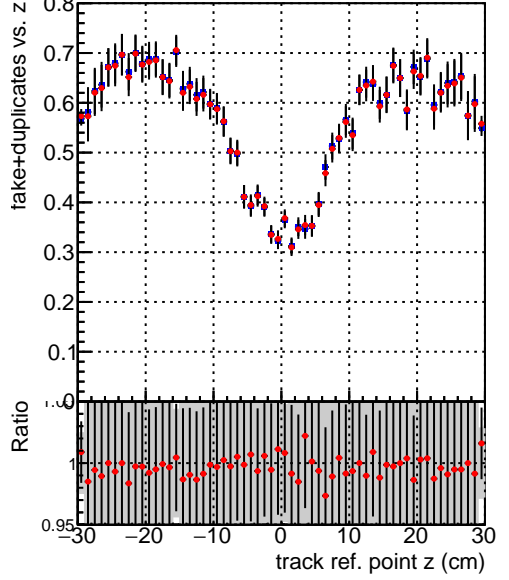

Efficiency vs vertos**fake+duplicates vs vert r**
Efficiency vs TP vert z
 — SoftQCD_default (blue squares)
 — SoftQCD_ckfPixelLessStep (red circles)
**Efficiency vs. sim PV z****fake+duplicates vs Sim. PV z**