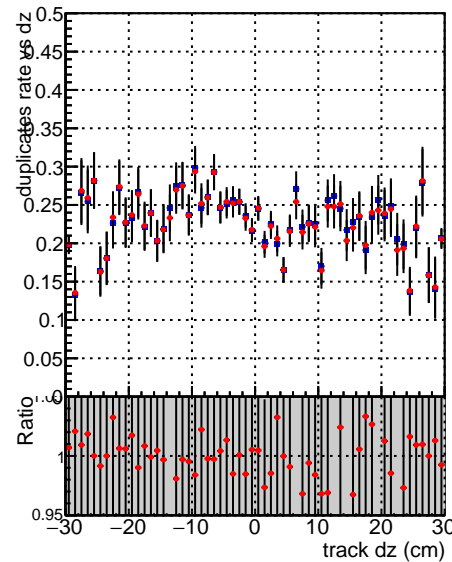

Fake rate vs dxy**Duplicates Rate vs Dxy****Pileup rate vs dxy****Fake rate vs dz**

—●— SoftQCD_default
—●— SoftQCD_ckfPixelLessStep