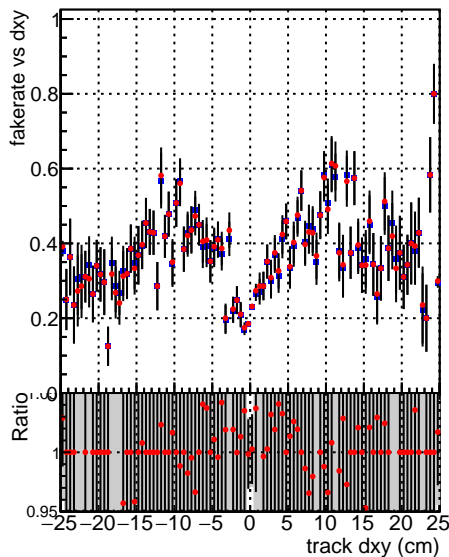

Fake rate vs dxy**Duplicates Rate vs Dxy****Pileup rate vs dxy****Fake rate vs dz**

—●— SoftQCD_default
—●— SoftQCD_ckfPixelLessStep