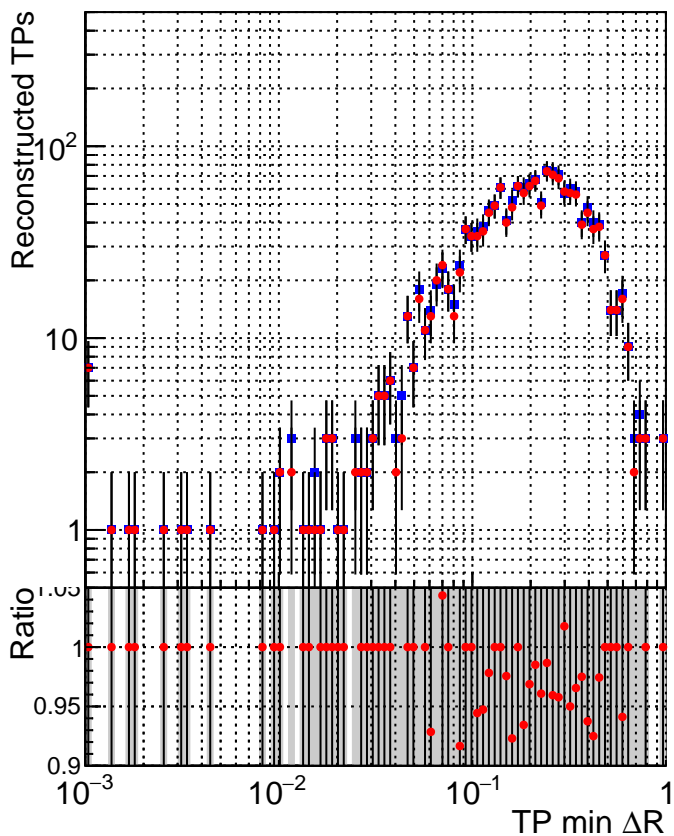

N of simulated tracks vs dR

N of associated tracks (simToReco) vs dR

N of simulated trac

- SoftQCD\_default
- SoftQCD\_ckfPixelLessStep