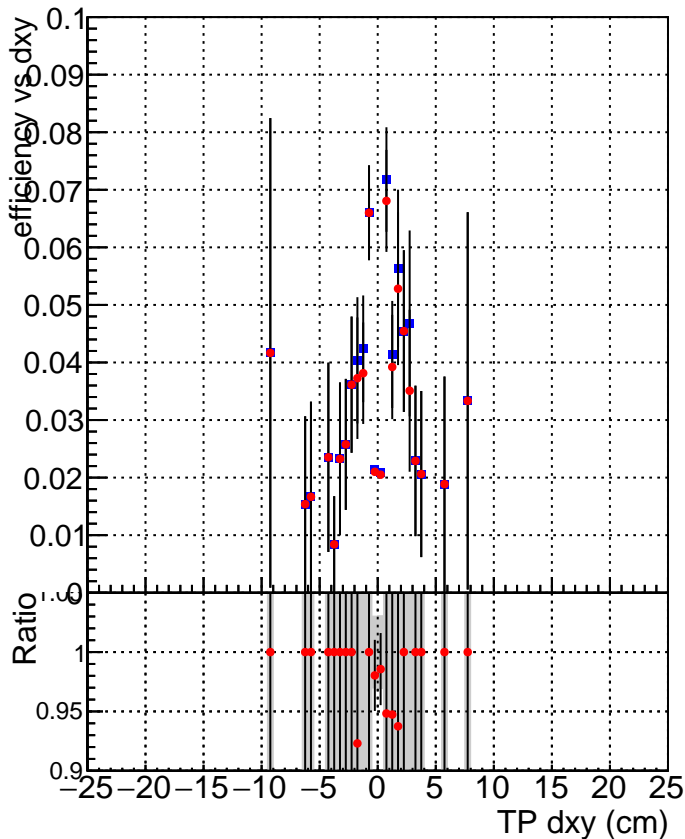

Efficiency vs Dxy**fake+duplicates vs dxy****Efficiency vs Dz**

■ SoftQCD_default
● SoftQCD_ckfPixelLessStep