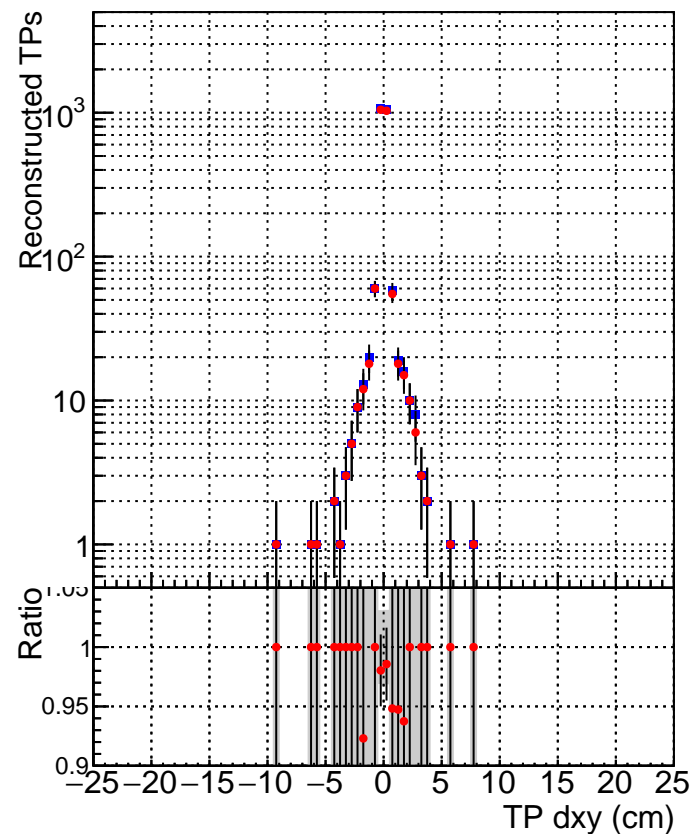

**N of simulated tracks vs dxy****N of associated tracks (simToReco) vs dxy****N of simulated track**

- SoftQCD\_default
- SoftQCD\_ckfPixelLessStep