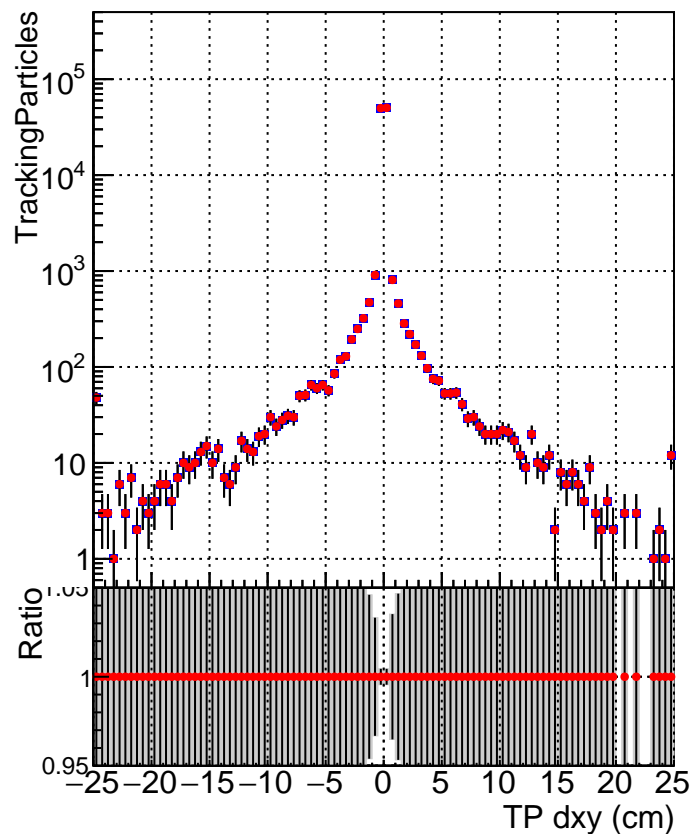

**N of simulated tracks vs dxy****N of associated tracks (simToReco) vs dxy****N of simulated track**

- SoftQCD\_default
- SoftQCD\_ckfPixelLessStep