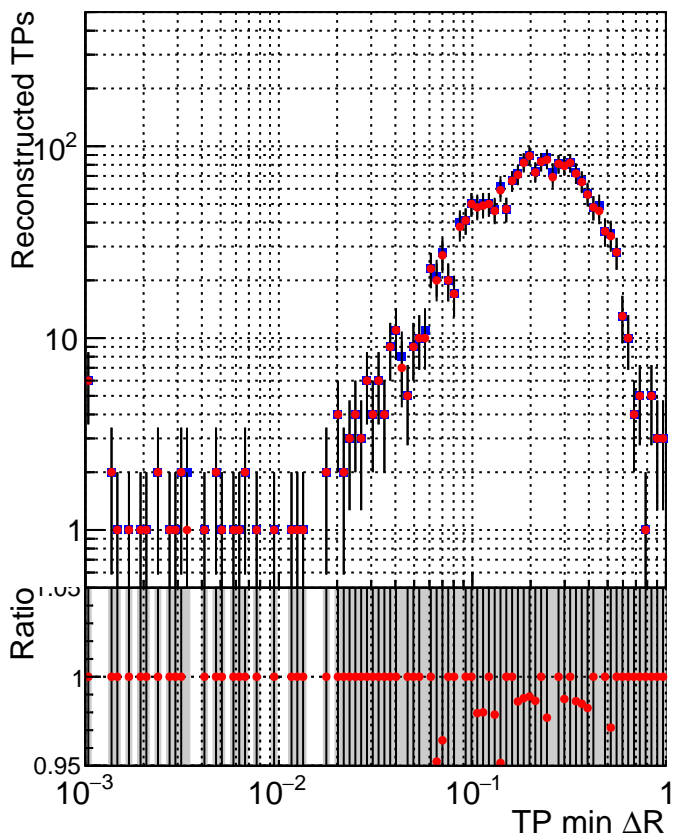

N of simulated tracks vs dR

N of associated tracks (simToReco) vs dR

N of simulated trac

- SoftQCD\_default
- SoftQCD\_ckfPixelLessStep