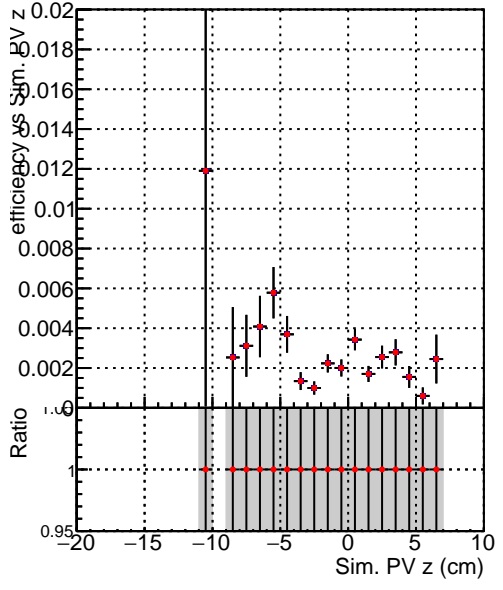

Efficiency vs vertpos**fake+duplicates vs vert r****Efficiency vs vert z****fake+duplicates vs. z****Efficiency vs. sim PV z****fake+duplicates vs Sim. PV z**

Legend for Efficiency vs vert z and Efficiency vs. sim PV z plots:

- SoftQCD_default (grey shaded area)
- SoftQCD_ckfPixelLessStep (red diamonds with error bars)