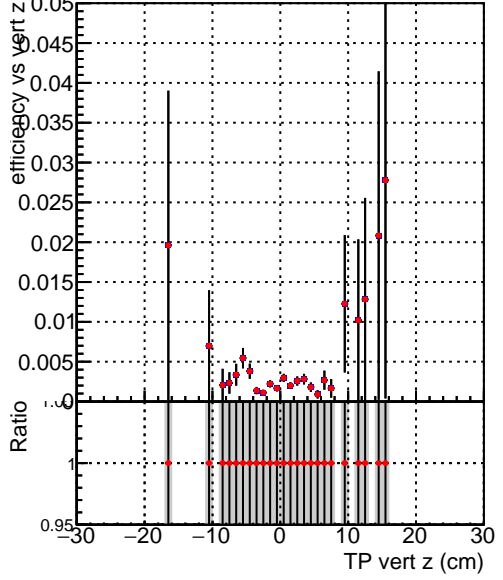

Efficiency vs vertpos**fake+duplicates vs vert r****Efficiency vs vert z****fake+duplicates vs. z****Efficiency vs. sim PV z****fake+duplicates vs Sim. PV z**

Legend for Efficiency vs vert z and Efficiency vs. sim PV z plots:

- SoftQCD_default (grey shaded area)
- SoftQCD_ckfPixelLessStep (red diamonds with error bars)