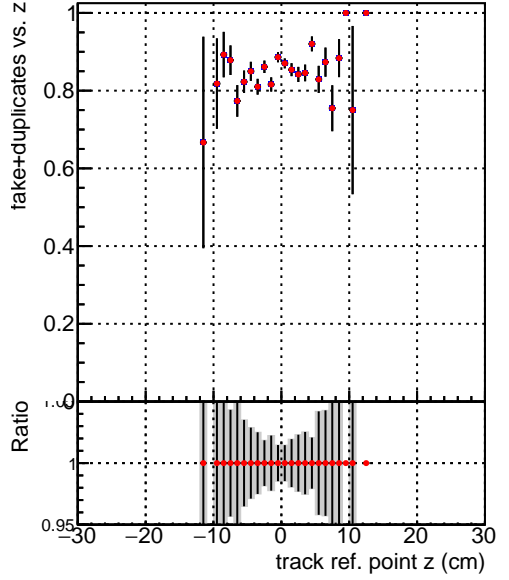

Efficiency vs vertpos**fake+duplicates vs vert r****Efficiency vs vert z****fake+duplicates vs. z****Efficiency vs. sim PV z****fake+duplicates vs Sim. PV z**

Legend for Efficiency vs vert z and Efficiency vs. sim PV z plots:

- SoftQCD_default (grey shaded area)
- SoftQCD_ckfPixelLessStep (red diamonds with error bars)