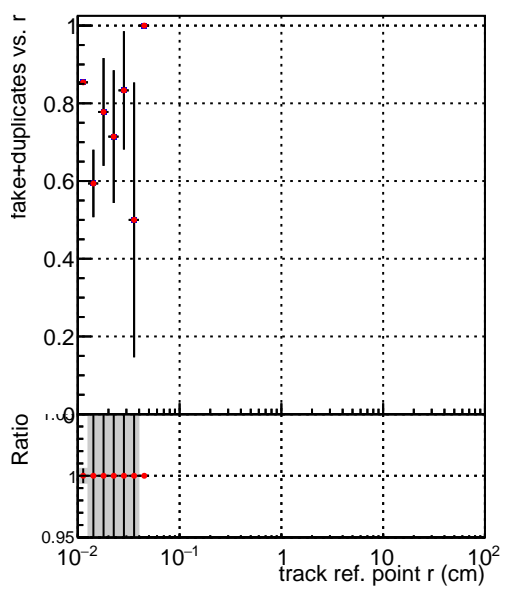

Efficiency vs vertpos**fake+duplicates vs vert r****Efficiency vs vert z****fake+duplicates vs. z****Efficiency vs. sim PV z****fake+duplicates vs Sim. PV z**

Legend for Efficiency vs vert z and Efficiency vs. sim PV z plots:

- SoftQCD_default (grey shaded area)
- SoftQCD_ckfPixelLessStep (red diamonds with error bars)