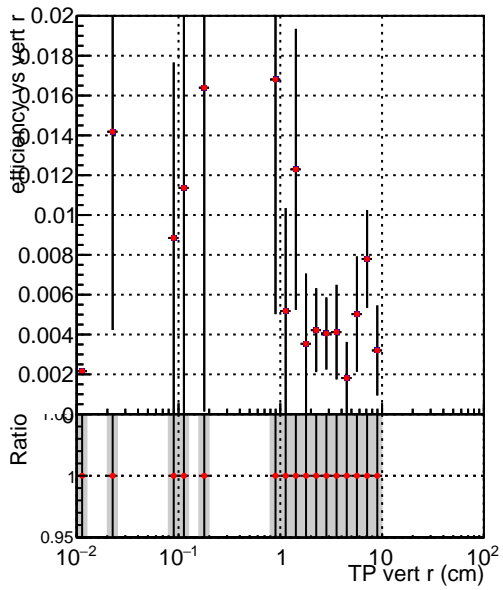

Efficiency vs vertpos**fake+duplicates vs vert r****Efficiency vs vert z****fake+duplicates vs. z****Efficiency vs. sim PV z****fake+duplicates vs Sim. PV z**

Legend for Efficiency vs vert z and Efficiency vs. sim PV z plots:

- SoftQCD_default (grey shaded area)
- SoftQCD_ckfPixelLessStep (red diamonds with error bars)