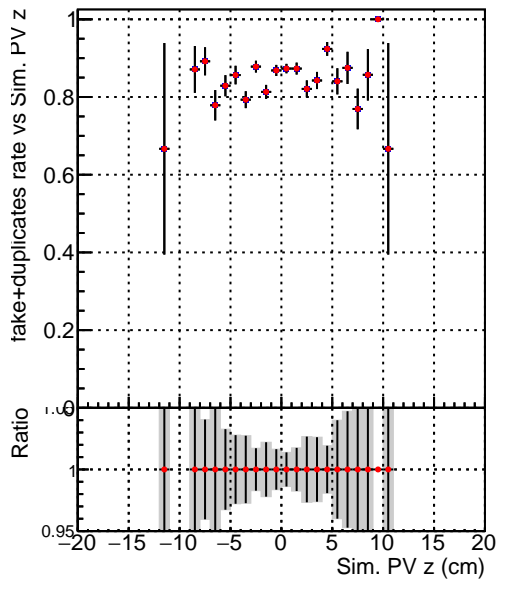

Efficiency vs vertpos**fake+duplicates vs vert r****Efficiency vs vert z****fake+duplicates vs. z****Efficiency vs. sim PV z****fake+duplicates vs Sim. PV z**

Legend for Efficiency vs vert z and Efficiency vs. sim PV z plots:

- SoftQCD_default (grey shaded area)
- SoftQCD_ckfPixelLessStep (red diamonds with error bars)