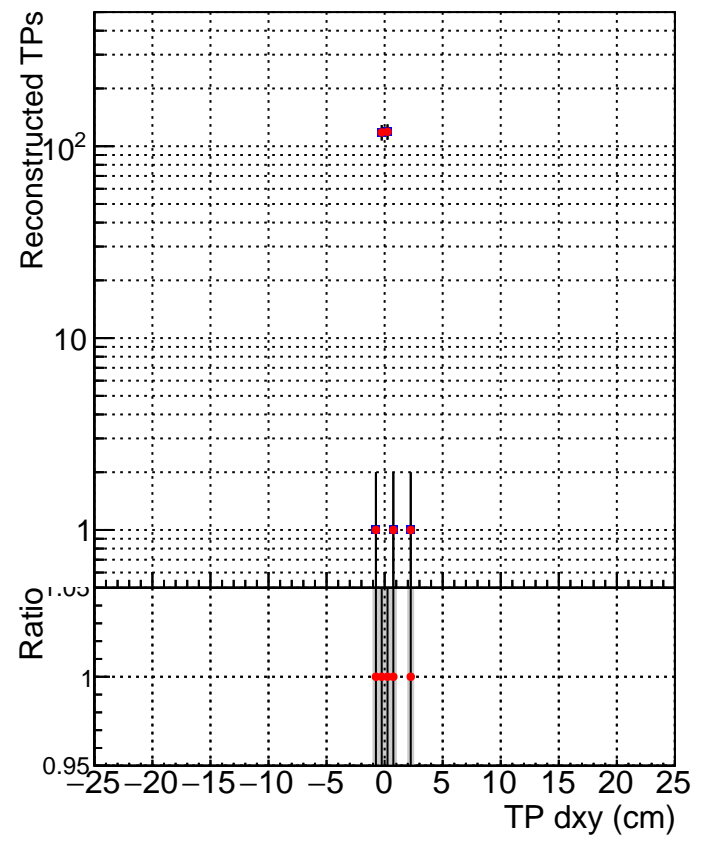

N of simulated tracks vs dxy

N of associated tracks (simToReco) vs dxy

N of simulated track

- SoftQCD_default
- SoftQCD_ckfPixelLessStep