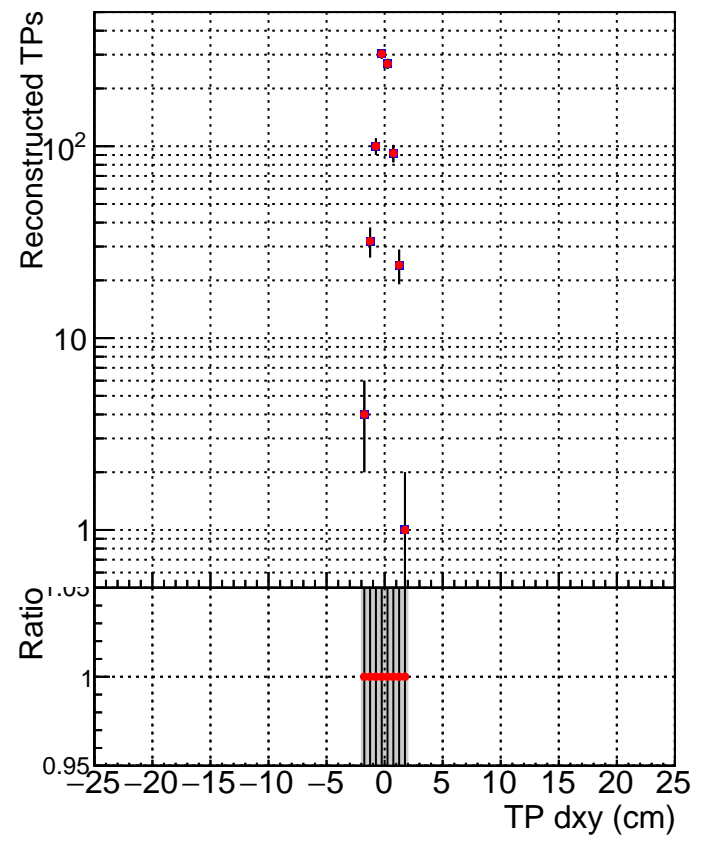

N of simulated tracks vs dxy

N of associated tracks (simToReco) vs dxy

N of simulated track

- SoftQCD_default
- SoftQCD_ckfPixelLessStep