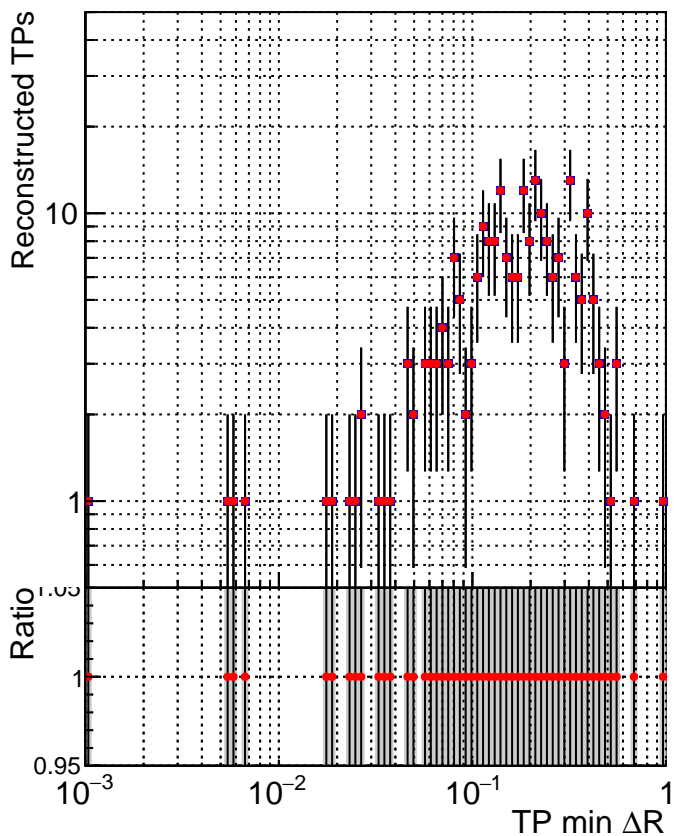

N of simulated tracks vs dR

N of associated tracks (simToReco) vs dR

N of simulated trac

- SoftQCD_default
- SoftQCD_ckfPixelLessStep