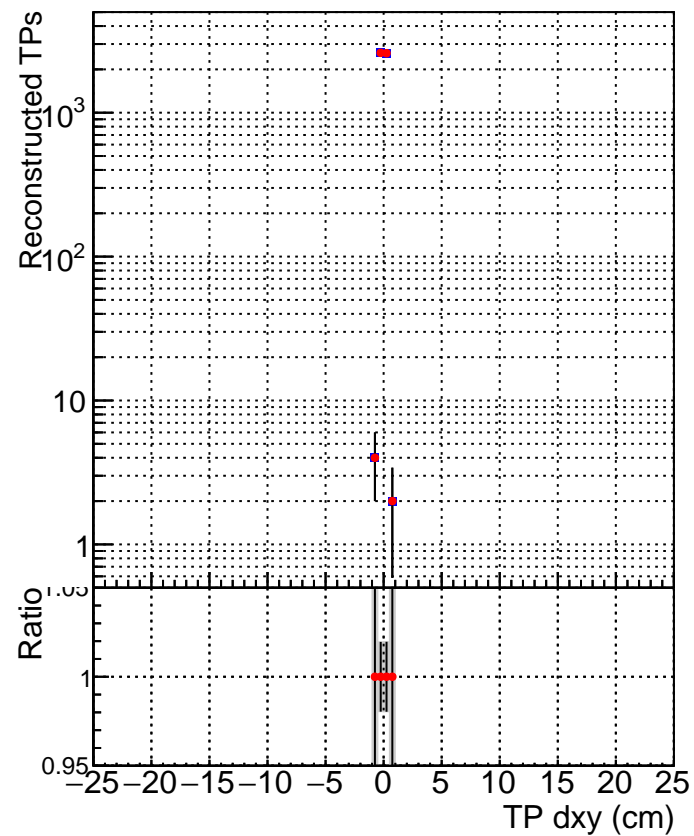

N of simulated tracks vs dxy**N of associated tracks (simToReco) vs dxy****N of simulated track**

- SoftQCD_default
- SoftQCD_ckfPixelLessStep