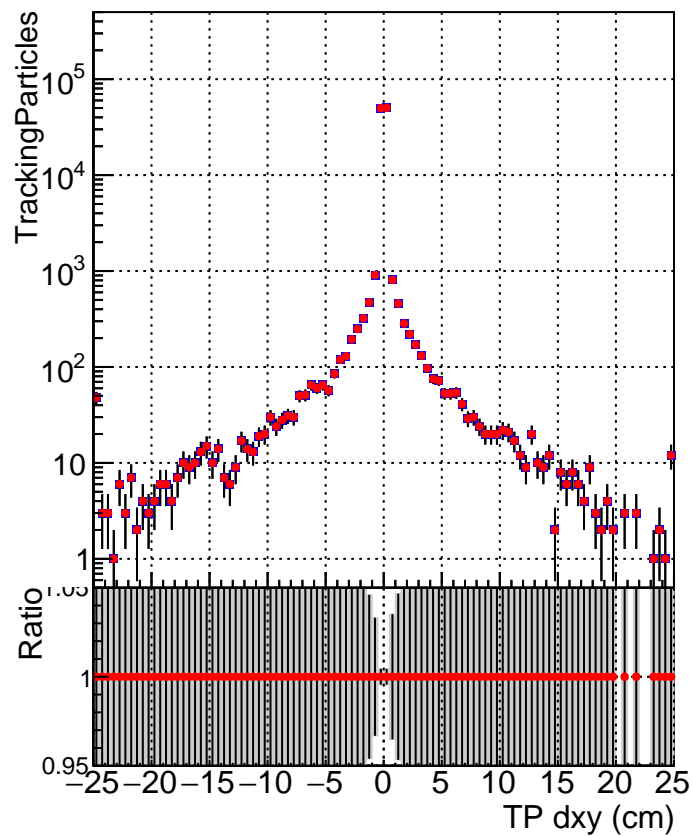

N of simulated tracks vs dxy**N of associated tracks (simToReco) vs dxy****N of simulated track**

- SoftQCD_default
- SoftQCD_ckfPixelLessStep