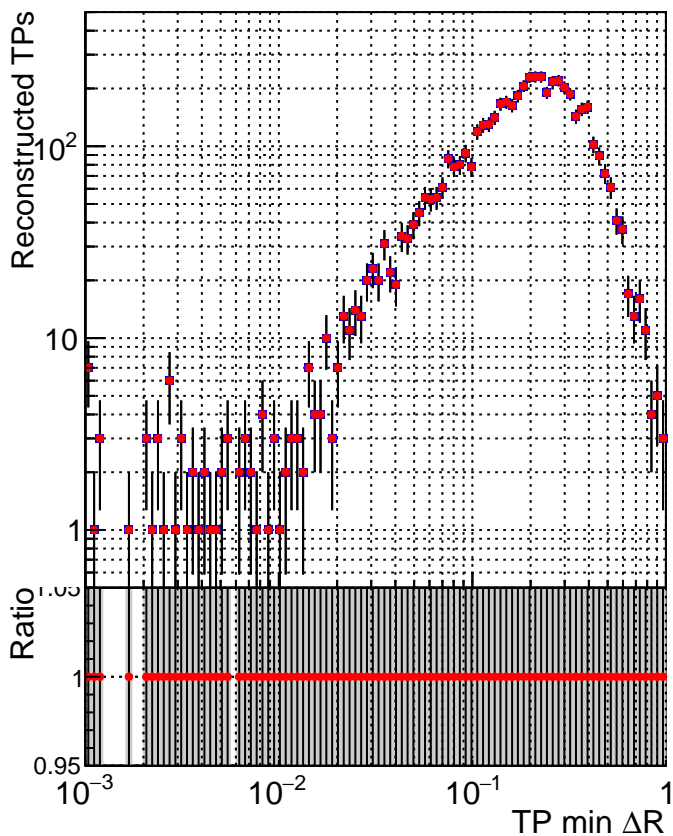

N of simulated tracks vs dR

N of associated tracks (simToReco) vs dR

N of simulated trac

- SoftQCD_default
- SoftQCD_ckfPixelLessStep