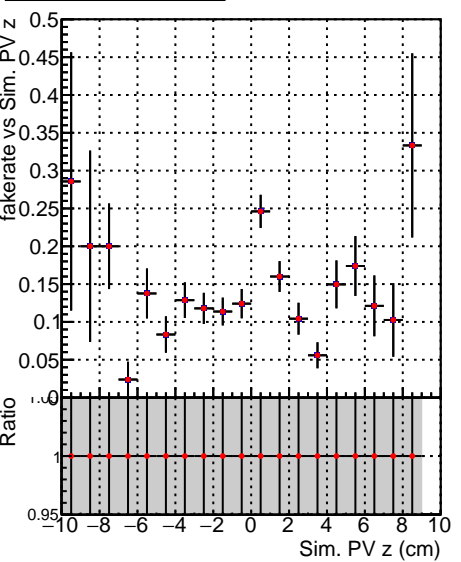

Fake rate vs vertpos**Duplicates Rate vs vertpos****Pileup rate vs vertpos**
Fake rate vs v
 —●— SoftQCD_default
 —●— SoftQCD_ckfPixelLessStep
**Fake rate vs. sim PV z****Duplicates Rate vs sim PV z****Pileup rate vs. sim PV z**