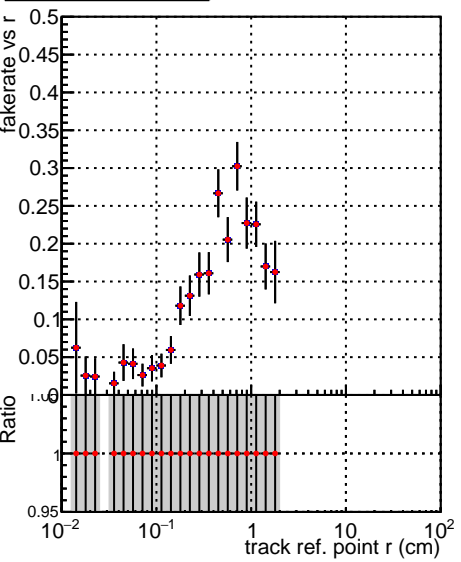

Fake rate vs vertpos**Duplicates Rate vs vertpos****Pileup rate vs vertpos**
Fake rate vs v
 —●— SoftQCD_default
 —●— SoftQCD_ckfPixelLessStep
**Fake rate vs. sim PV z****Duplicates Rate vs sim PV z****Pileup rate vs. sim PV z**