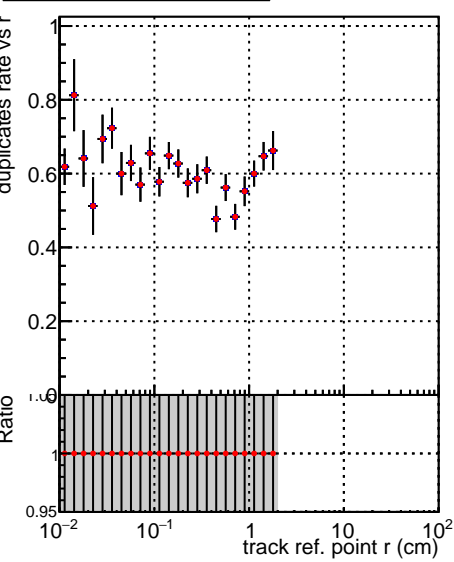

Fake rate vs vertpos**Duplicates Rate vs vertpos****Pileup rate vs vertpos**
Fake rate vs v
 —●— SoftQCD_default
 —●— SoftQCD_ckfPixelLessStep
**Fake rate vs. sim PV z****Duplicates Rate vs sim PV z****Pileup rate vs. sim PV z**