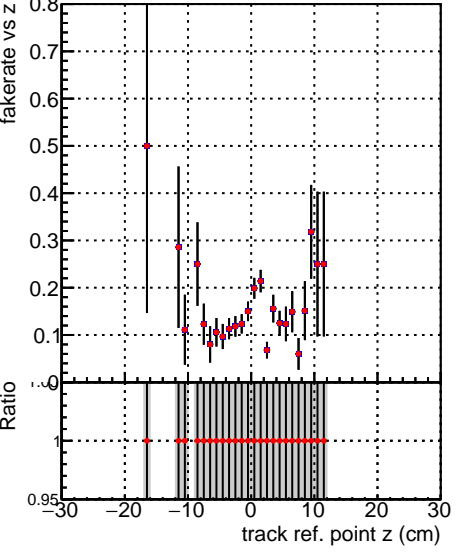

Fake rate vs vertpos**Duplicates Rate vs vertpos****Pileup rate vs vertpos**
Fake rate vs v
 —●— SoftQCD_default
 —●— SoftQCD_ckfPixelLessStep
**Fake rate vs. sim PV z****Duplicates Rate vs sim PV z****Pileup rate vs. sim PV z**