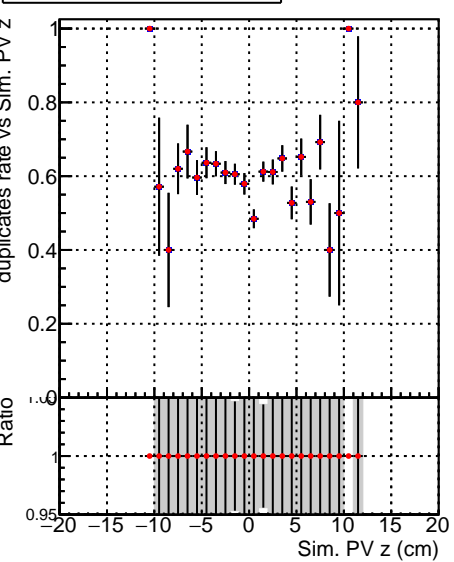

Fake rate vs vertpos**Duplicates Rate vs vertpos****Pileup rate vs vertpos**
Fake rate vs v
 —●— SoftQCD_default
 —●— SoftQCD_ckfPixelLessStep
**Fake rate vs. sim PV z****Duplicates Rate vs sim PV z****Pileup rate vs. sim PV z**