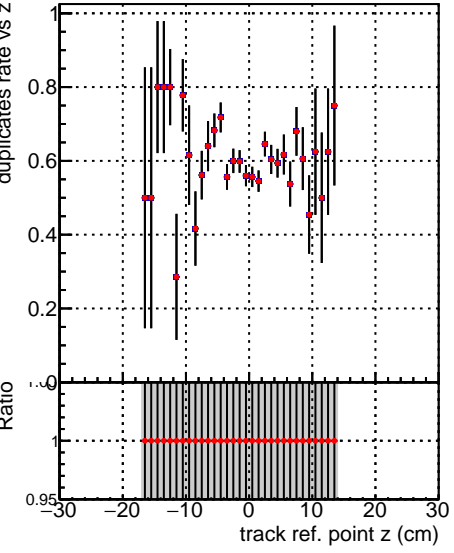

Fake rate vs vertpos**Duplicates Rate vs vertpos****Pileup rate vs vertpos**
Fake rate vs v
 —●— SoftQCD_default
 —●— SoftQCD_ckfPixelLessStep
**Fake rate vs. sim PV z****Duplicates Rate vs sim PV z****Pileup rate vs. sim PV z**