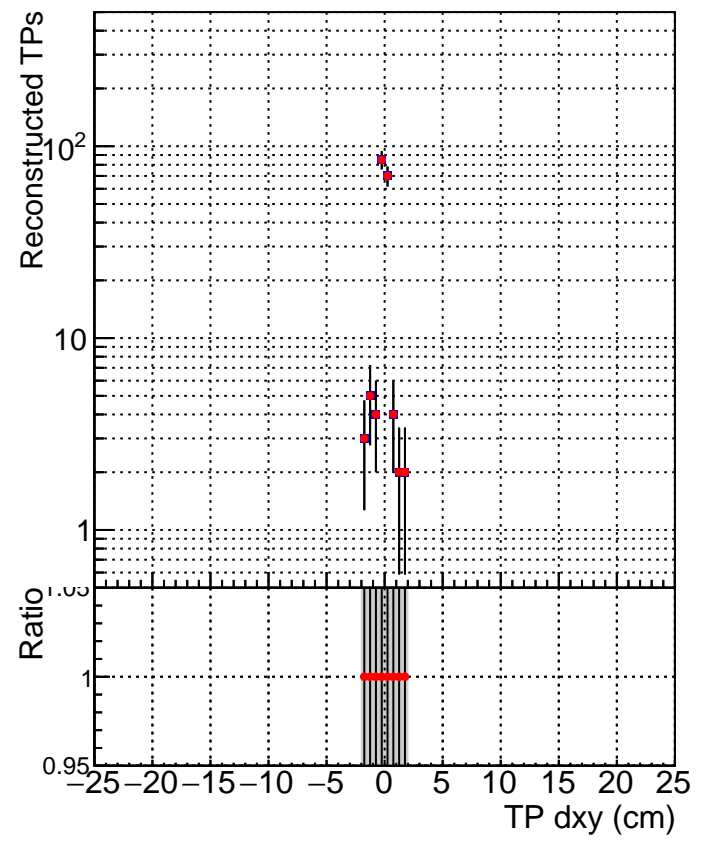

N of simulated tracks vs dxy

N of associated tracks (simToReco) vs dxy

N of simulated track

- SoftQCD_default
- SoftQCD_ckfPixelLessStep