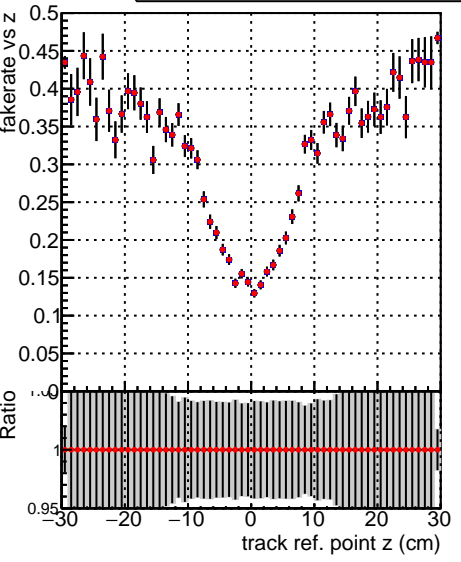

Fake rate vs vertpos**Duplicates Rate vs vertpos****Pileup rate vs vertpos**
Fake rate vs v
 —●— SoftQCD_default
 —◆— SoftQCD_ckfPixelLessStep
**Fake rate vs. sim PV z****Duplicates Rate vs sim PV z****Pileup rate vs. sim PV z**