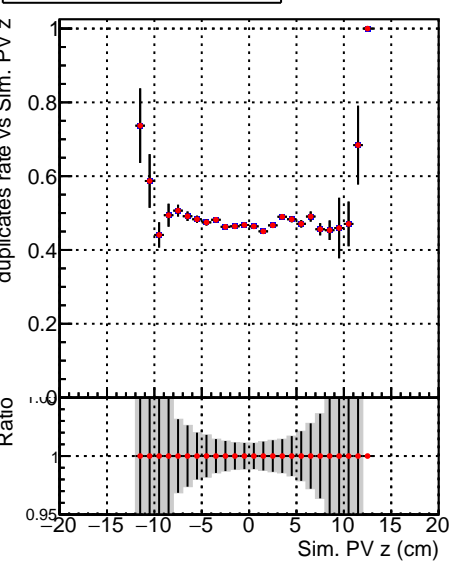

Fake rate vs vertpos**Duplicates Rate vs vertpos****Pileup rate vs vertpos**
Fake rate vs v
 —●— SoftQCD_default
 —◆— SoftQCD_ckfPixelLessStep
**Fake rate vs. sim PV z****Duplicates Rate vs sim PV z****Pileup rate vs. sim PV z**