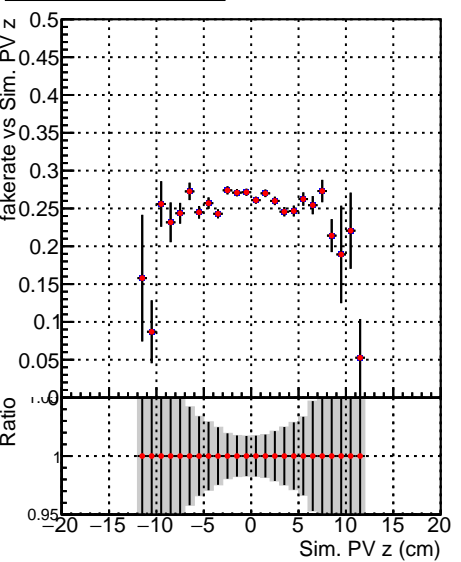

Fake rate vs vertpos**Duplicates Rate vs vertpos****Pileup rate vs vertpos**
Fake rate vs v
 —●— SoftQCD_default
 —◆— SoftQCD_ckfPixelLessStep
**Fake rate vs. sim PV z****Duplicates Rate vs sim PV z****Pileup rate vs. sim PV z**