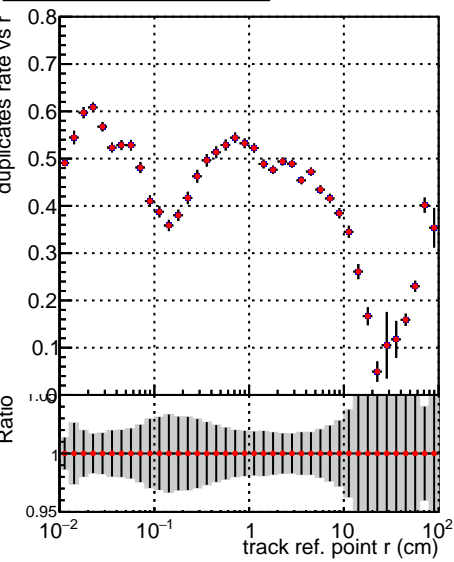

Fake rate vs vertpos**Duplicates Rate vs vertpos****Pileup rate vs vertpos**
Fake rate vs v
 —●— SoftQCD_default
 —◆— SoftQCD_ckfPixelLessStep
**Fake rate vs. sim PV z****Duplicates Rate vs sim PV z****Pileup rate vs. sim PV z**