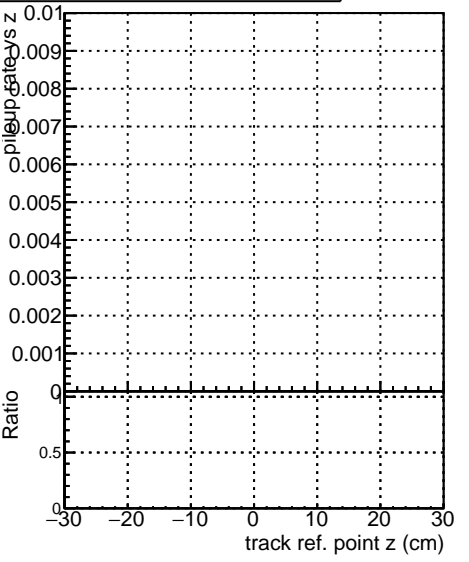

Fake rate vs vertpos**Duplicates Rate vs vertpos****Pileup rate vs vertpos**
Fake rate vs v
 —●— SoftQCD_default
 —◆— SoftQCD_ckfPixelLessStep
**Fake rate vs. sim PV z****Duplicates Rate vs sim PV z****Pileup rate vs. sim PV z**