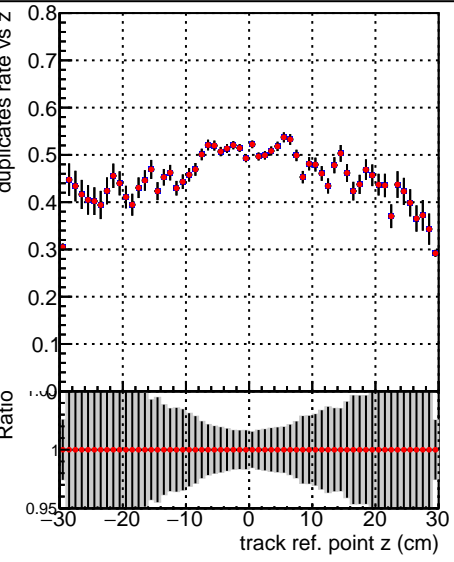

Fake rate vs vertpos**Duplicates Rate vs vertpos****Pileup rate vs vertpos**
Fake rate vs v
 —●— SoftQCD_default
 —◆— SoftQCD_ckfPixelLessStep
**Fake rate vs. sim PV z****Duplicates Rate vs sim PV z****Pileup rate vs. sim PV z**