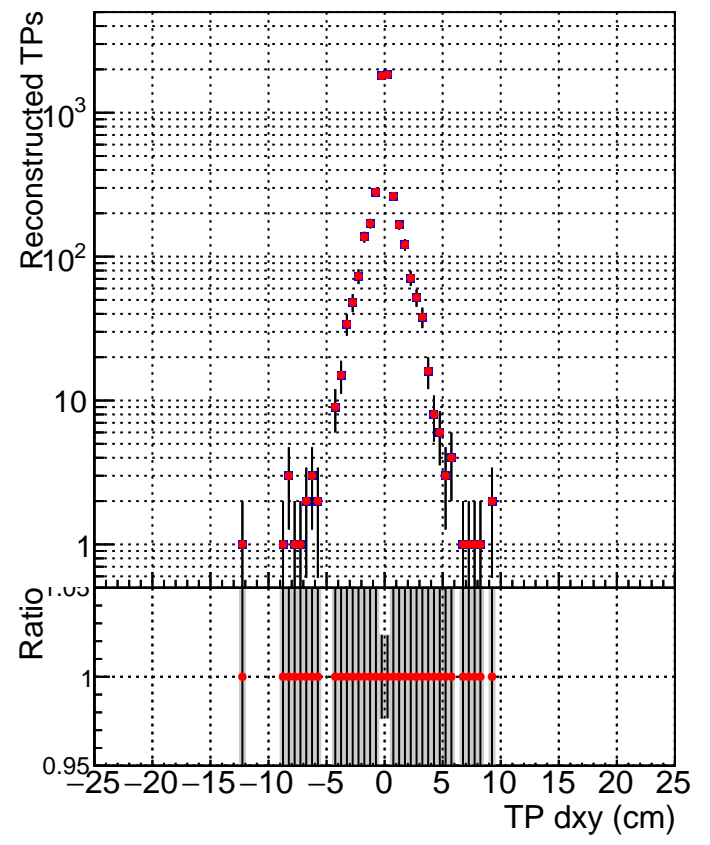

N of simulated tracks vs dxy

N of associated tracks (simToReco) vs dxy

N of simulated track

— SoftQCD_default
— SoftQCD_ckfPixelLessStep