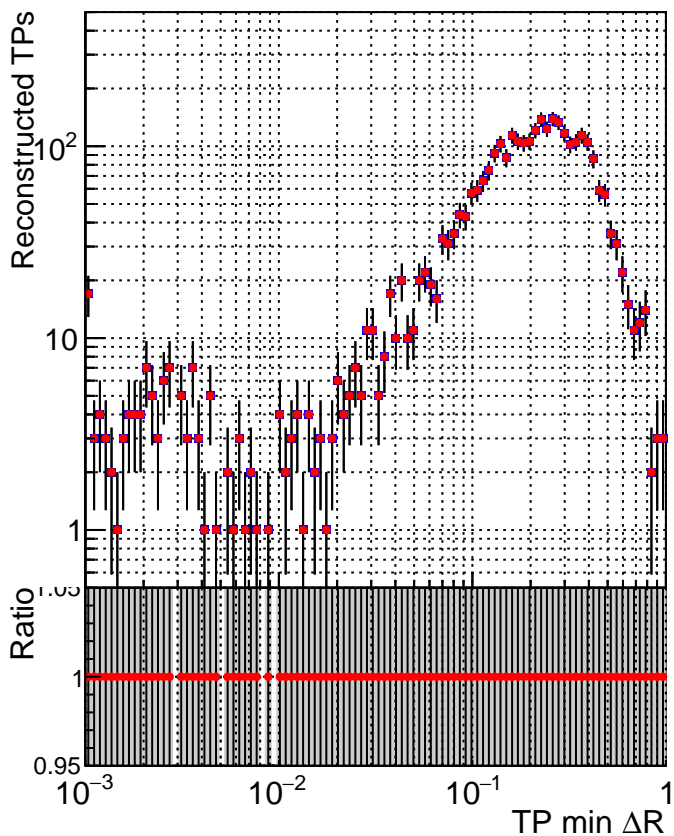

N of simulated tracks vs dR

N of associated tracks (simToReco) vs dR

N of simulated trac

- SoftQCD_default
- SoftQCD_ckfPixelLessStep