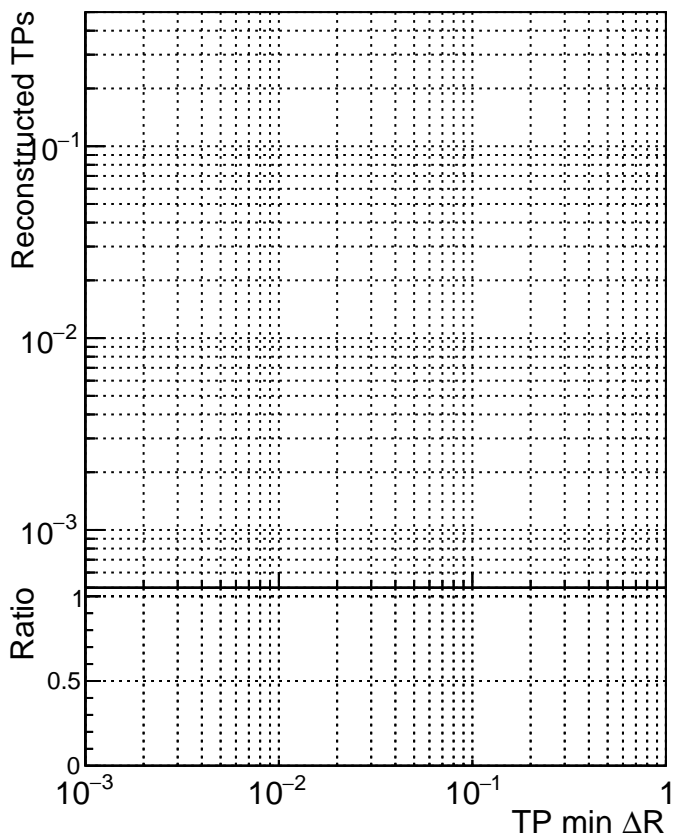

N of simulated tracks vs dR

N of associated tracks (simToReco) vs dR

N of simulated trac

- SoftQCD\_default
- SoftQCD\_ckfPixelLessStep