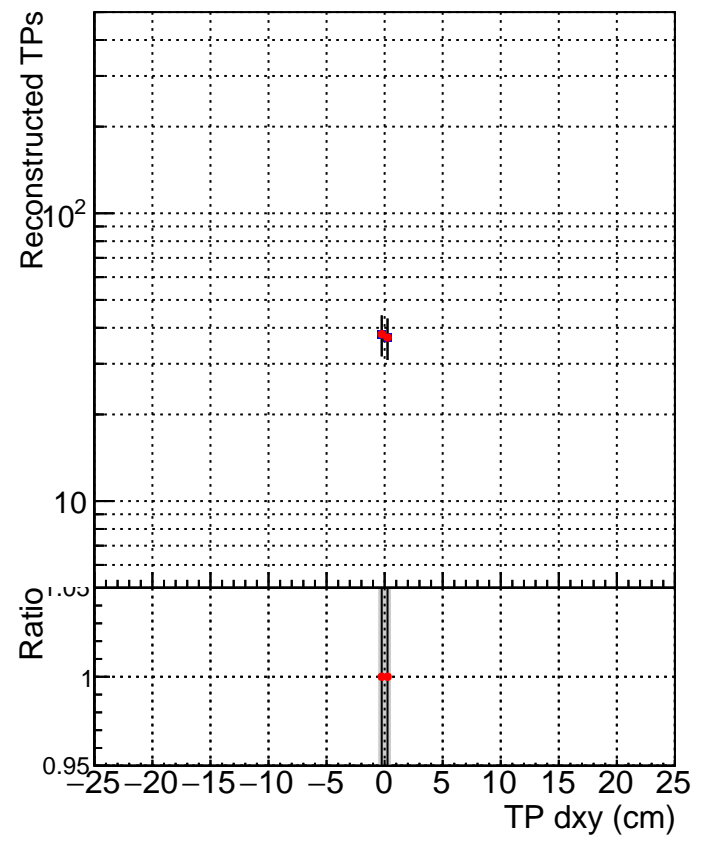

N of simulated tracks vs dxy

N of associated tracks (simToReco) vs dxy

N of simulated track

- SoftQCD_default
- SoftQCD_ckfPixelLessStep