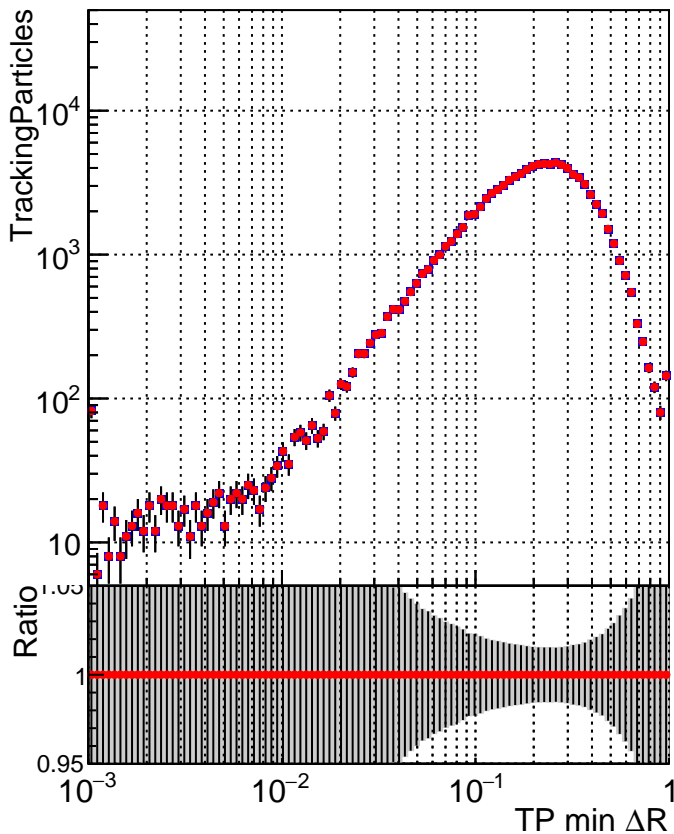

N of simulated tracks vs dR

N of associated tracks (simToReco) vs dR

N of simulated trac

- SoftQCD\_default
- SoftQCD\_ckfPixelLessStep