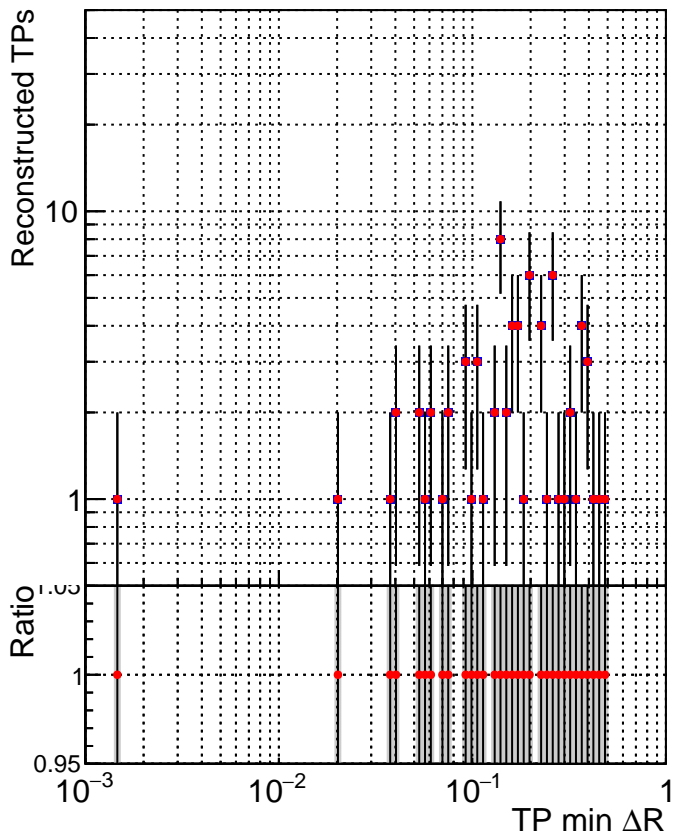

N of simulated tracks vs dR

N of associated tracks (simToReco) vs dR

N of simulated trac

- SoftQCD\_default
- SoftQCD\_ckfPixelLessStep