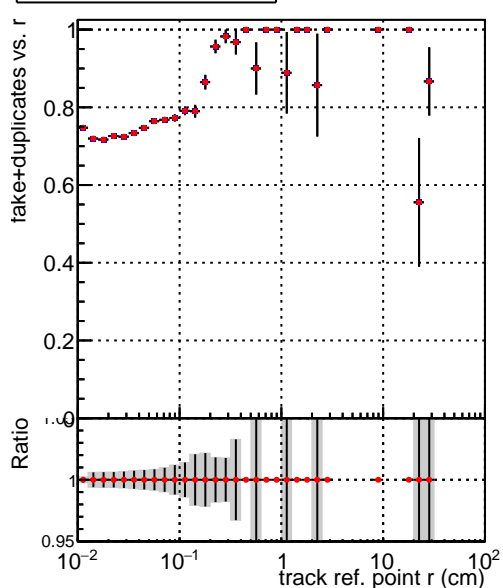

Efficiency vs vertpos**fake+duplicates vs vert r****Efficiency vs vert z****fake+duplicates vs. z****Efficiency vs. sim PV z****fake+duplicates vs Sim. PV z**

Legend for Efficiency vs vert z and fake+duplicates vs. z plots:

- SoftQCD_default (black line with error bars)
- SoftQCD_ckfPixelLessStep (red line with error bars)