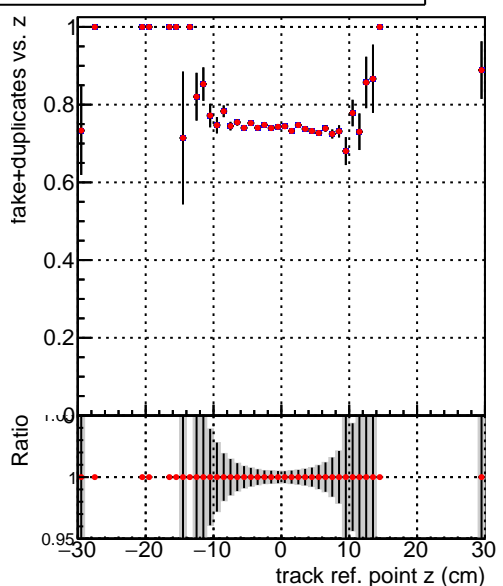

Efficiency vs vertpos**fake+duplicates vs vert r****Efficiency vs vert z****fake+duplicates vs. z****Efficiency vs. sim PV z****fake+duplicates vs Sim. PV z**

Legend for Efficiency vs vert z and fake+duplicates vs. z plots:

- SoftQCD_default (black line with error bars)
- SoftQCD_ckfPixelLessStep (red line with error bars)