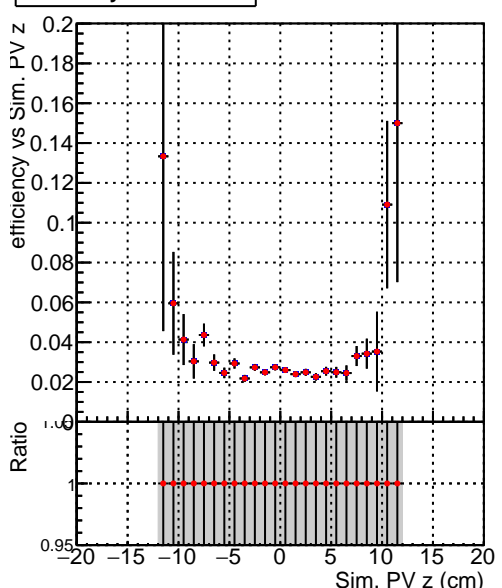

Efficiency vs vertpos**fake+duplicates vs vert r****Efficiency vs vert z****fake+duplicates vs. z****Efficiency vs. sim PV z****fake+duplicates vs Sim. PV z**

Legend for Efficiency vs vert z and fake+duplicates vs. z plots:

- SoftQCD_default (black line with error bars)
- SoftQCD_ckfPixelLessStep (red line with error bars)