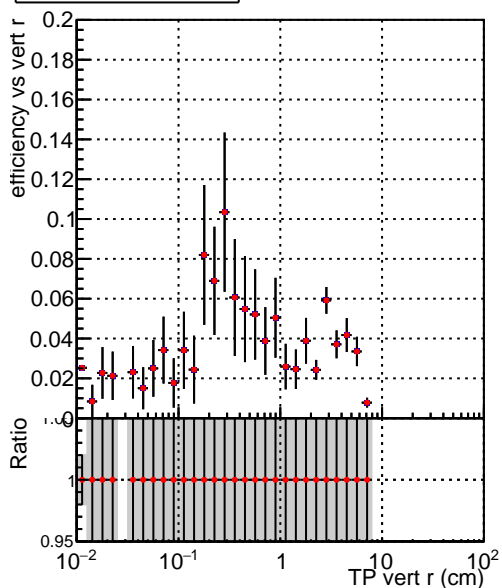

Efficiency vs vertpos**fake+duplicates vs vert r****Efficiency vs vert z****fake+duplicates vs. z****Efficiency vs. sim PV z****fake+duplicates vs Sim. PV z**

Legend for Efficiency vs vert z and fake+duplicates vs. z plots:

- SoftQCD_default (black line with error bars)
- SoftQCD_ckfPixelLessStep (red line with error bars)