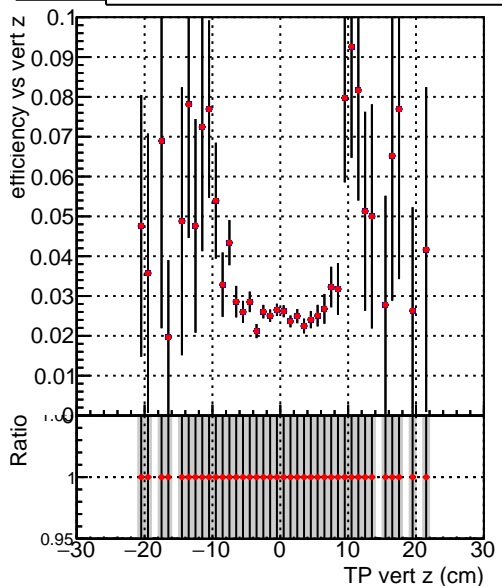

Efficiency vs vertpos**fake+duplicates vs vert r****Efficiency vs vert z****fake+duplicates vs. z****Efficiency vs. sim PV z****fake+duplicates vs Sim. PV z**

Legend for Efficiency vs vert z and fake+duplicates vs. z plots:

- SoftQCD_default (black line with error bars)
- SoftQCD_ckfPixelLessStep (red line with error bars)