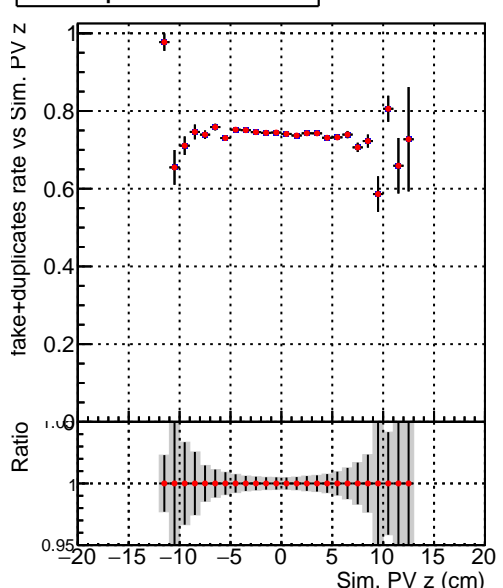

Efficiency vs vertpos**fake+duplicates vs vert r****Efficiency vs vert z****fake+duplicates vs. z****Efficiency vs. sim PV z****fake+duplicates vs Sim. PV z**

Legend for Efficiency vs vert z and fake+duplicates vs. z plots:

- SoftQCD_default (black line with error bars)
- SoftQCD_ckfPixelLessStep (red line with error bars)