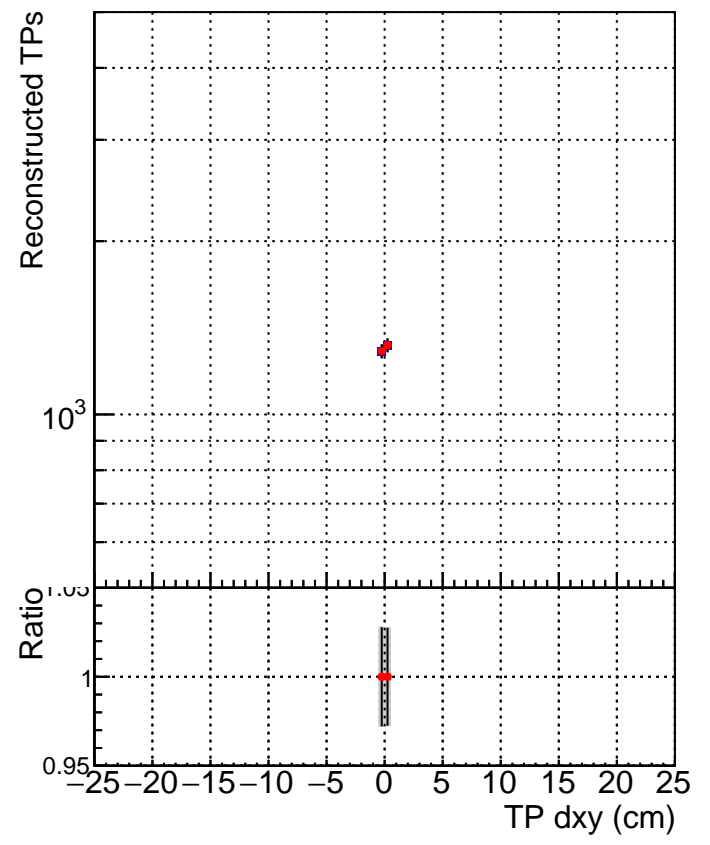

N of simulated tracks vs dxy

N of associated tracks (simToReco) vs dxy

N of simulated track

- SoftQCD_default
- SoftQCD_ckfPixelLessStep