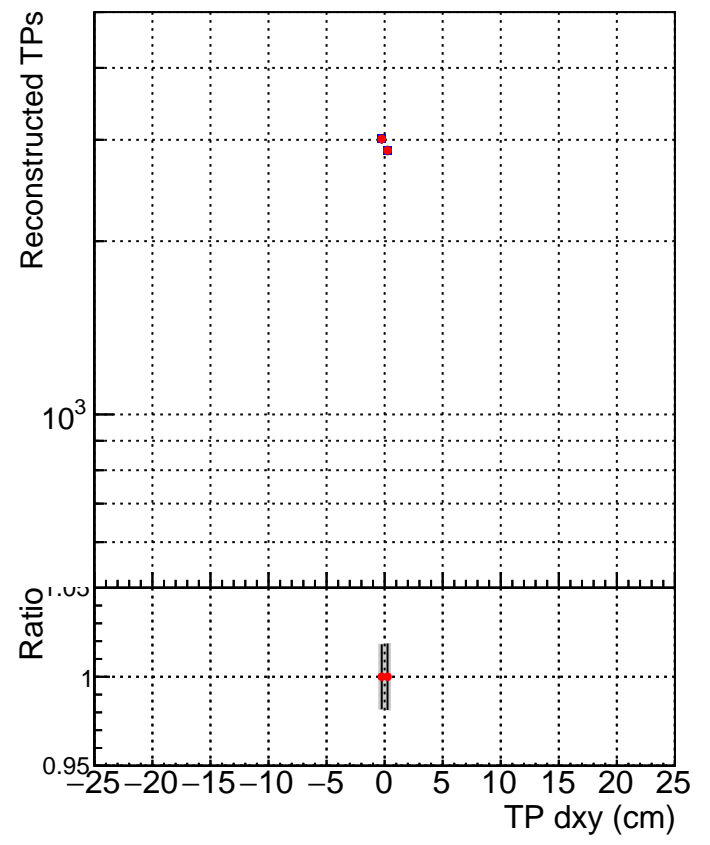

N of simulated tracks vs dxy

N of associated tracks (simToReco) vs dxy

N of simulated track

- SoftQCD_default
- SoftQCD_ckfPixelLessStep