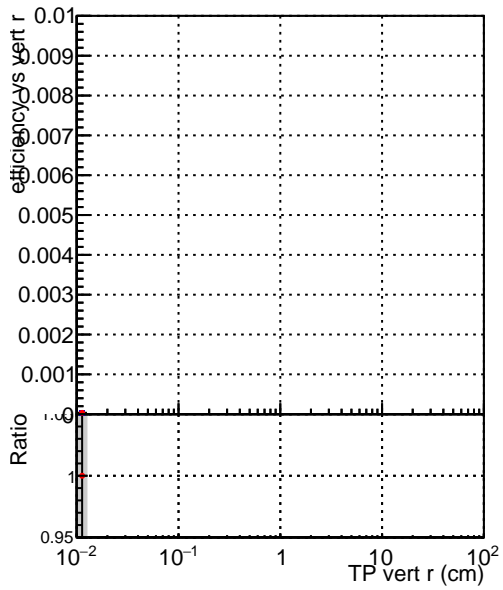

Efficiency vs vertpos**fake+duplicates vs vert r****Efficiency vs vert z****fake+duplicates vs. z****Efficiency vs. sim PV z****fake+duplicates vs Sim. PV z**

Legend for Efficiency vs vert z and Efficiency vs. sim PV z plots:

- SoftQCD_default (grey bar)
- SoftQCD_ckfPixelLessStep (red dot)