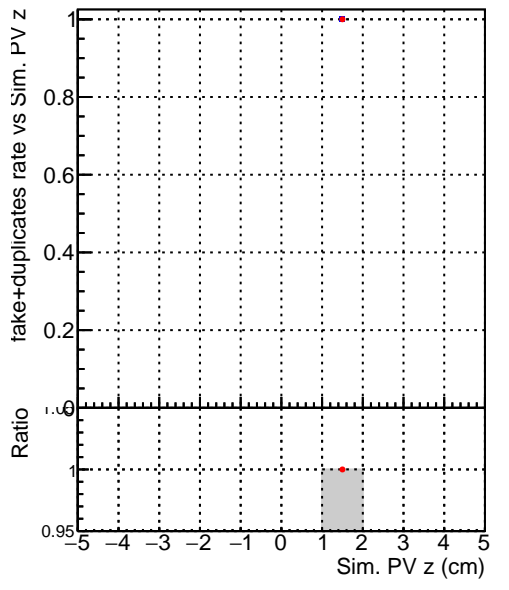

Efficiency vs vertpos**fake+duplicates vs vert r****Efficiency vs vert z****fake+duplicates vs. z****Efficiency vs. sim PV z****fake+duplicates vs Sim. PV z**

Legend for Efficiency vs vert z and Efficiency vs. sim PV z plots:

- SoftQCD_default (grey bar)
- SoftQCD_ckfPixelLessStep (red dot)