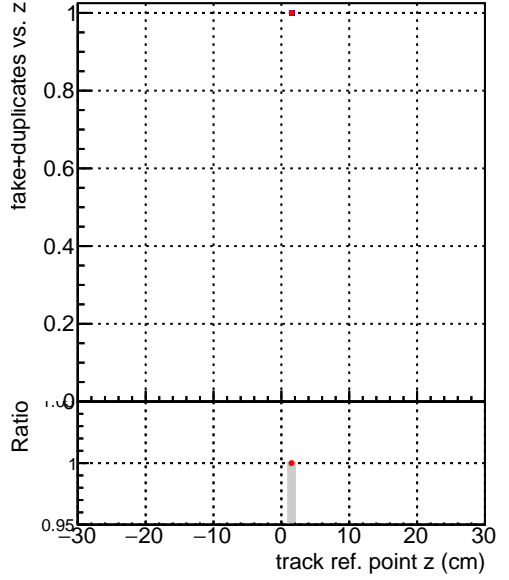

Efficiency vs vertpos**fake+duplicates vs vert r****Efficiency vs vert z****fake+duplicates vs. z****Efficiency vs. sim PV z****fake+duplicates vs Sim. PV z**

Legend for Efficiency vs vert z and Efficiency vs. sim PV z plots:

- SoftQCD_default (grey bar)
- SoftQCD_ckfPixelLessStep (red dot)