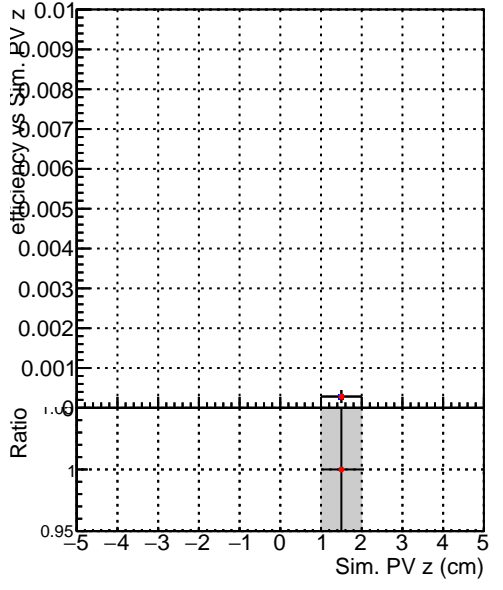

Efficiency vs vertpos**fake+duplicates vs vert r****Efficiency vs vert z****fake+duplicates vs. z****Efficiency vs. sim PV z****fake+duplicates vs Sim. PV z**

Legend for Efficiency vs vert z and Efficiency vs. sim PV z plots:

- SoftQCD_default (grey bar)
- SoftQCD_ckfPixelLessStep (red dot)