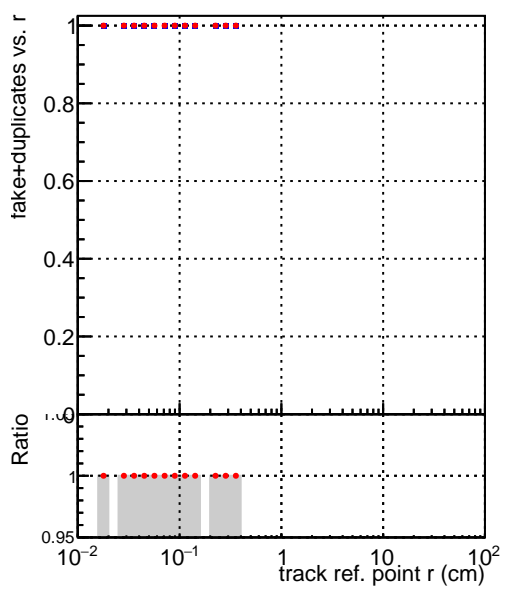

Efficiency vs vertpos**fake+duplicates vs vert r****Efficiency vs vert z****fake+duplicates vs. z****Efficiency vs. sim PV z****fake+duplicates vs Sim. PV z**

Legend for Efficiency vs vert z and Efficiency vs. sim PV z plots:

- SoftQCD_default (grey bar)
- SoftQCD_ckfPixelLessStep (red dot)