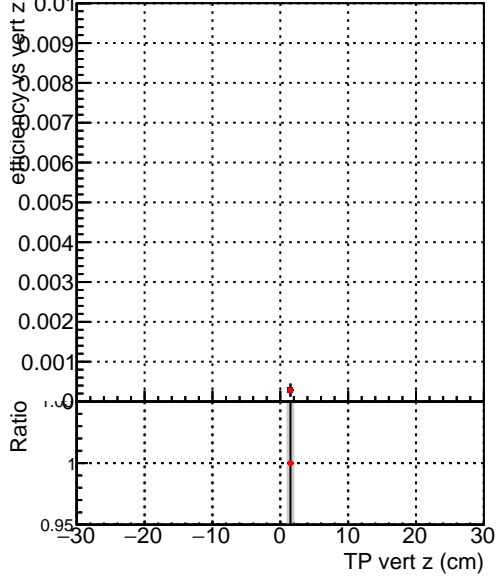

Efficiency vs vertpos**fake+duplicates vs vert r****Efficiency vs vert z****fake+duplicates vs. z****Efficiency vs. sim PV z****fake+duplicates vs Sim. PV z**

Legend for Efficiency vs vert z and Efficiency vs. sim PV z plots:

- SoftQCD_default (grey bar)
- SoftQCD_ckfPixelLessStep (red dot)