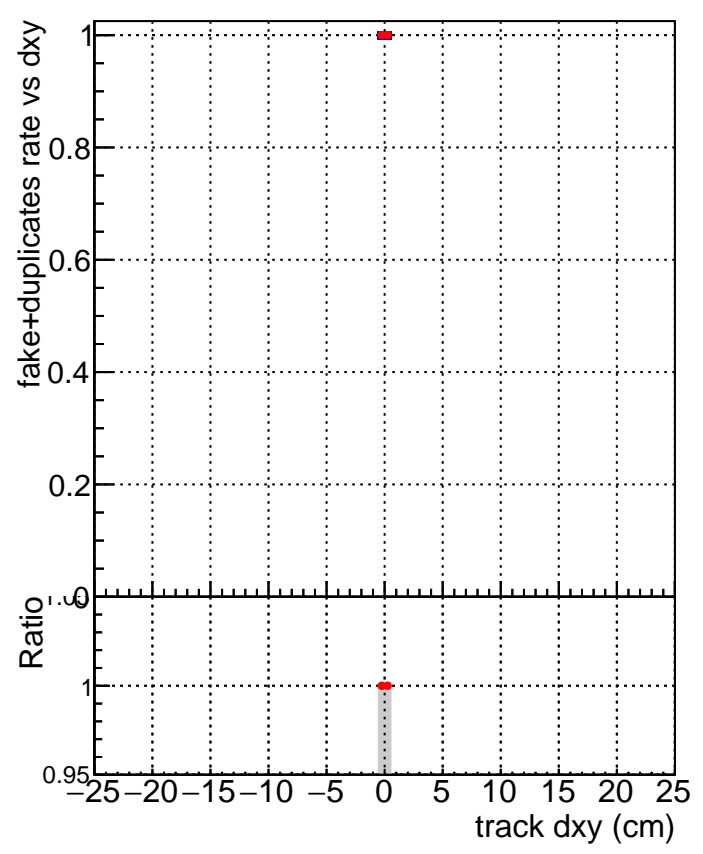

Efficiency vs Dxy

fake+duplicates vs dxy

Efficiency vs Dz

Legend for Efficiency vs Dz plots:

- SoftQCD_default (grey bar)
- SoftQCD_ckfPixelLessStep (red dot)