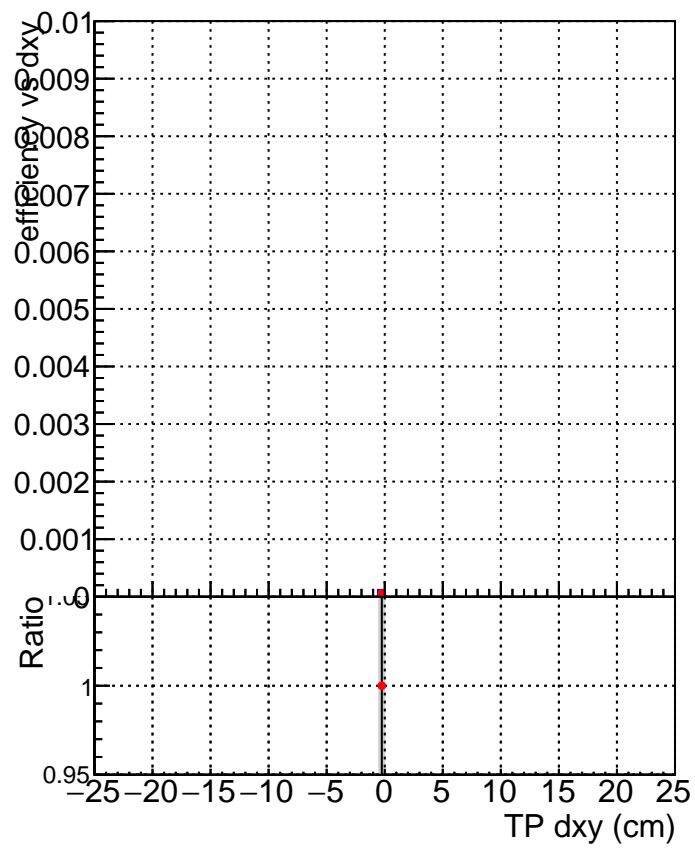

Efficiency vs Dxy

fake+duplicates vs dxy

Efficiency vs Dz

Legend for Efficiency vs Dz plots:

- SoftQCD_default (grey bar)
- SoftQCD_ckfPixelLessStep (red dot)