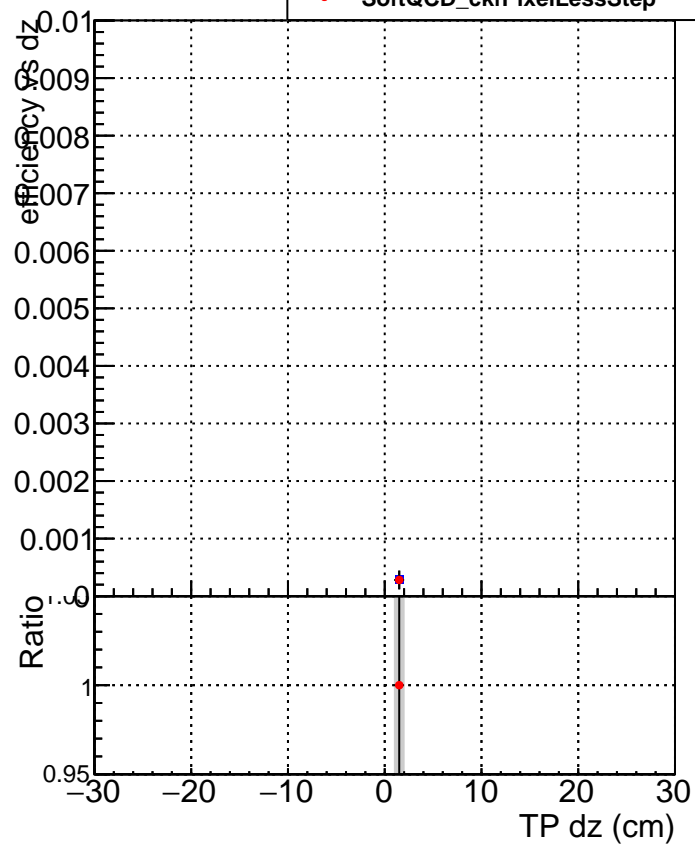

Efficiency vs Dxy

fake+duplicates vs dxy

Efficiency vs Dz

Legend for Efficiency vs Dz plots:

- SoftQCD_default (grey bar)
- SoftQCD_ckfPixelLessStep (red dot)