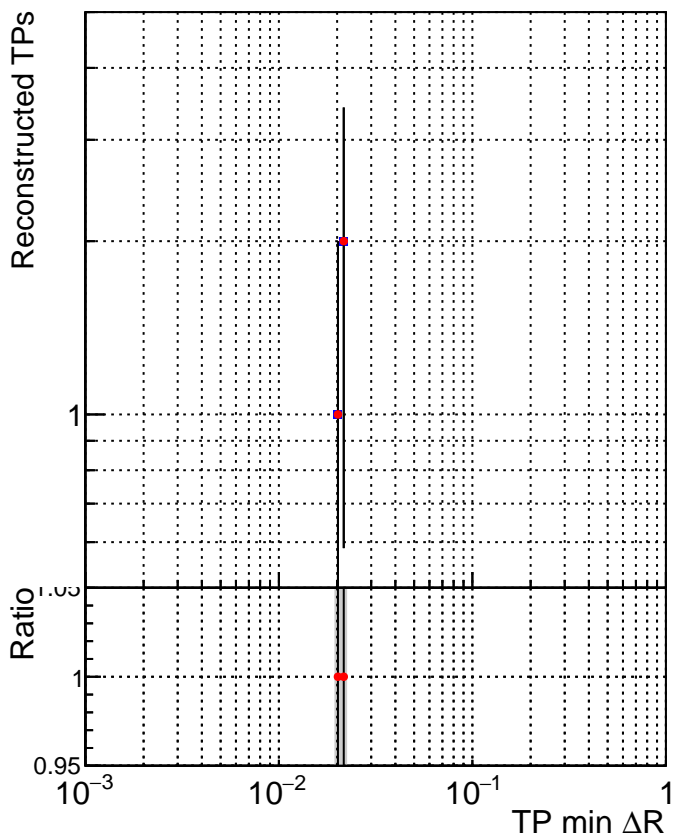

N of simulated tracks vs dR

N of associated tracks (simToReco) vs dR

N of simulated tracks

- SoftQCD_default
- SoftQCD_ckfPixelLessStep